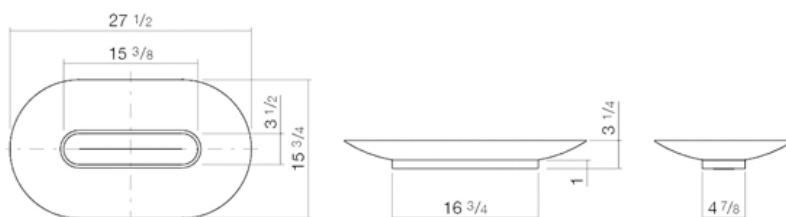

A[~]form

Technical data sheet

Dish basins SB.O700.GS

Article number: 3520000000

Design partner: busalt design

Features

Description	SB.O700.GS
Article number	3520000000
Standard colour	White
Special surfaces	White easy-clean (XXXX XXX 400) White antibacterial (XXXX XXX 401)
Construction	without faucet hole, without overflow
Special versions	special- or matt colour
Dimensions	27 1/2 x 15 3/4"
Material	Glazed steel
Net weight	14.99 lbs
Installation	for installation on counter tops
Accessoires	Bottle trap SI.2, Bottle trap SI.3
Faucet information	Optimum point of impact approx. 4 3/4 - 5 7/8" from rear edge of basin.

Faucets with a vertical outlet and an aerator provide the optimum flow of water onto the surface below (angle of impact: 90°).

Text for invitation to tender

Dish basin, oval, 27 1/2 x 15 3/4", glazed inside and outside, flat, height including base ring 3 1/4", without faucet hole and overflow, including white base ring and drain valve with white glazed cap