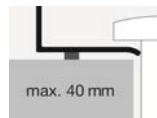

A[~]form

Technical data sheet

Dish basins SB.O700.GS

Article number: 3520000000

Design partner: busalt design

Features

Description	SB.O700.GS
Article number	3520000000
Standard colour	White
Special surfaces	White easy-clean (XXXX XXX 400) White antibacterial (XXXX XXX 401)
Construction	without faucet hole, without overflow
Special versions	special- or matt colour
Dimensions	27 1/2 x 15 3/4"
Material	Glazed steel
Net weight	14.99 lbs
Installation	for installation on counter tops
Accessoires	Bottle trap SI.2, Bottle trap SI.3
Faucet information	Optimum point of impact approx. 4 3/4 - 5 7/8" from rear edge of basin.

Faucets with a vertical outlet and an aerator provide the optimum flow of water onto the surface below (angle of impact: 90°).

Text for invitation to tender

Dish basin, oval, 27 1/2 x 15 3/4", glazed inside and outside, flat, height including base ring 3 1/4", without faucet hole and overflow, including white base ring and drain valve with white glazed cap