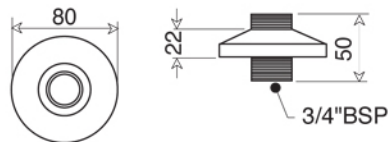

fissaggio a muro

BERKELEY Collection	
Code	Description
8360-C 8361-I/N/O/OR 8361-B/ND/R	<b>Berkeley wall mounted bath mixer</b> <b>White</b> Chrome Incalux, Nickel, Dark Gold, Rose Gold Bronze, Dark Nickel, Copper
8360-B-C 8361B-I/N/O/OR 8361B-B/ND/R	<b>Black</b> Chrome Incalux, Nickel, Dark Gold, Rose Gold Bronze, Dark Nickel, Copper