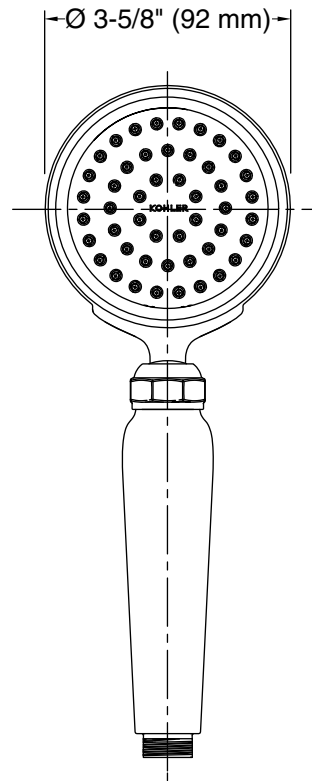

Technical Information

All product dimensions are nominal.

Handshower:

Rated maximum flow: 2 gal/min (7.6 l/min)

Notes

Install this product according to the installation guide.

Plumbing codes require an atmospheric vacuum breaker (such as Kohler Model K-9660) be installed in-line with handshowers. Please consult with local plumbing officials.