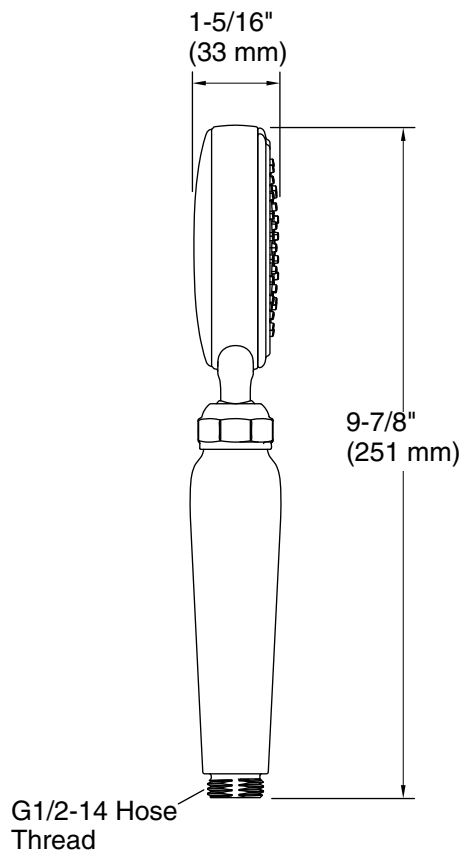

Technical Information

All product dimensions are nominal.

Handshower:

Rated maximum flow: 2 gal/min (7.6 l/min)

Notes

Install this product according to the installation guide.

Plumbing codes require an atmospheric vacuum breaker (such as Kohler Model K-9660) be installed in-line with handshowers. Please consult with local plumbing officials.