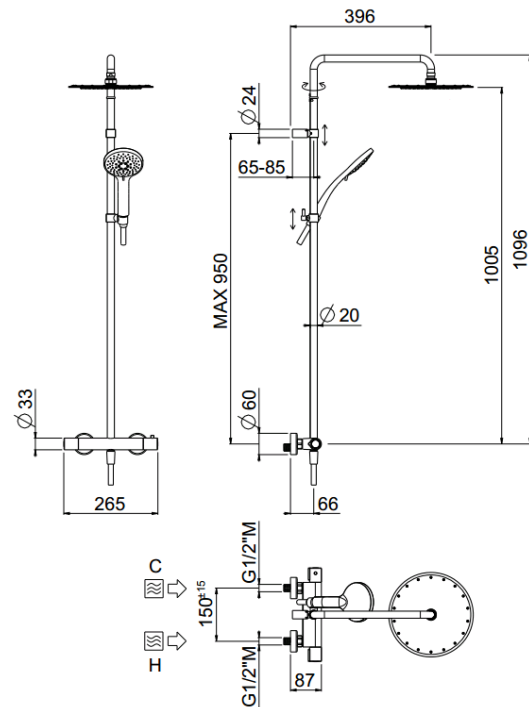

## TECHNICAL INFORMATION

Bridge shower column including exposed mixer with diverter and brass handles, turning bar with adjustable mounting. Round ultra-thin shower head, Ø220, non-liming in stainless steel. 3 jets non-liming shower in ABS. Smooth double anti-torsion PVC flexible hose, cm 150. CHROME

## FEATURES

rain jet

central jet

side jet

double anti-torsion

adjustable column

## TECHNICAL DRAWING