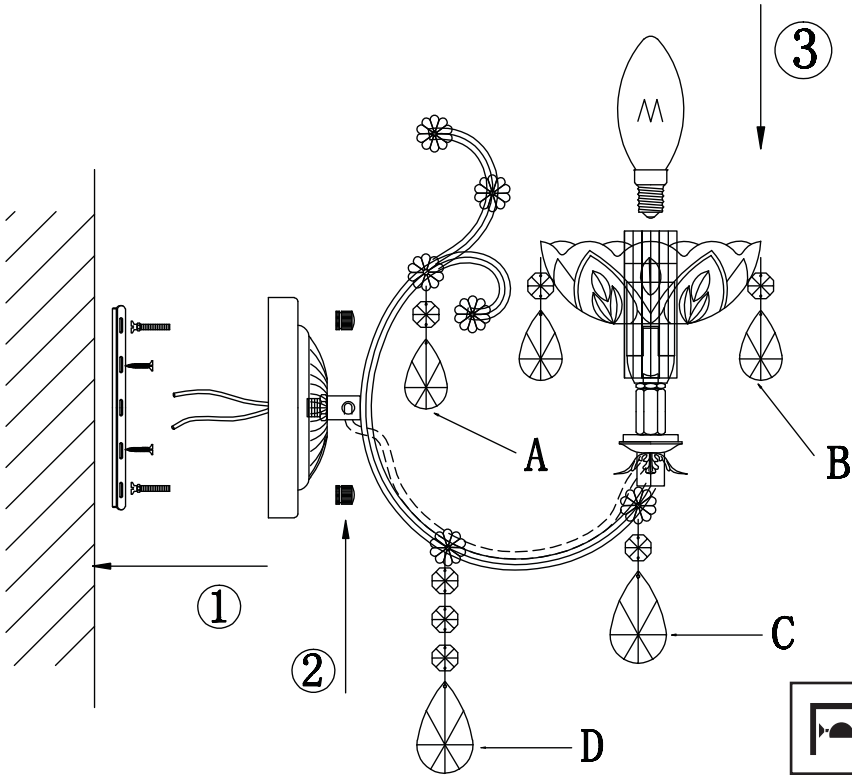

Instruction

Collection: Diamant crystal
Series: Sevilla
Model: DIA004-01-WG
Wall-mounted

A=1
B=4
C=1
D=1

 - Wall-mounted

1 x E14 (60w)

MAYTONI
DECORATIVE LIGHTING

www.maytoni.de