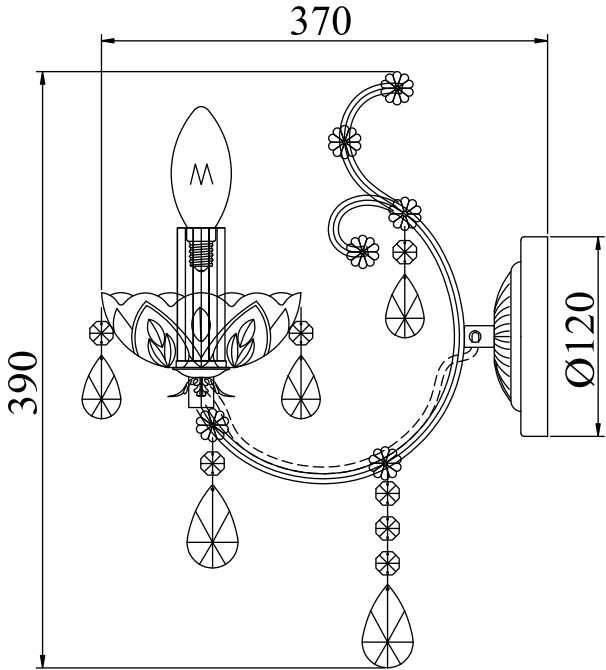

Instruction

Collection: Diamant crystal
Series: Sevilla
Model: DIA004-01-WG
Wall-mounted

A=1
B=4
C=1
D=1

 - Wall-mounted

1 x E14 (60w)

MAYTONI
DECORATIVE LIGHTING

www.maytoni.de