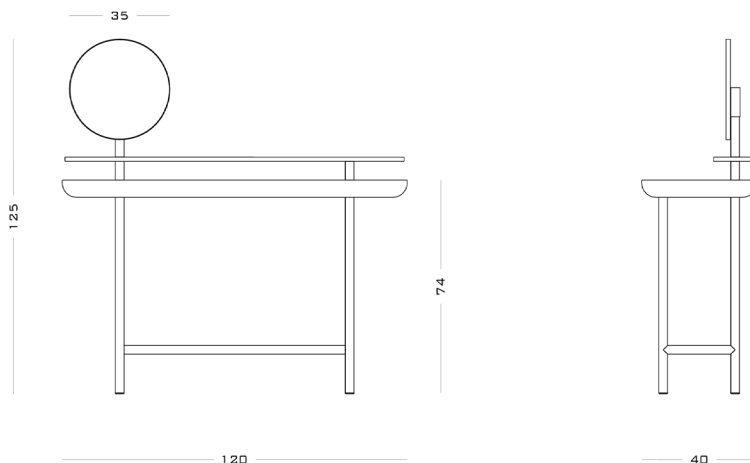

POSSIBLE CUSTOMISATION

- Height
- Width
- Depth