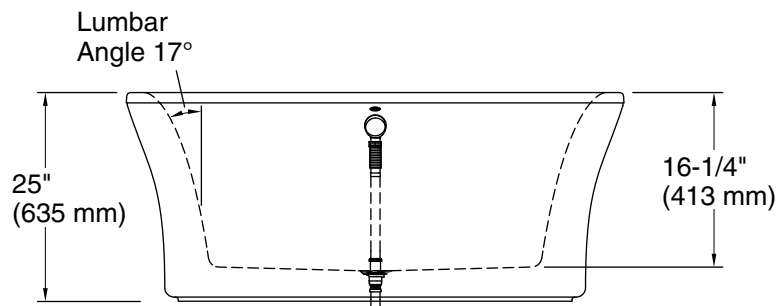

Features

- Freestanding design creates a striking focal point in your bathing area.
- Sloped lumbar support on both ends.
- 18-inch bathing depth offers a deep soaking experience.
- Wide deck along one side simplifies installation and provides support for getting in and out of bath.
- Fluted shroud.
- Textured bottom surface.
- Center drain.

No change in measurements if connected with drain illustrated. (K-7265)

 Faucet area.

Recommended Faucet Hole Location

Technical Information

All product dimensions are nominal.

| | |
|---------------------|---|
| Installation: | Freestanding |
| Drain location: | Center |
| Basin area, bottom: | 40-5/16" x 22-1/2" (1024 mm x 572 mm) |
| Basin area, top: | 49-3/8" x 25-7/8" (1254 mm x 657 mm) |
| Weight: | 156 lbs (70.8 kg) |
| Minimum floor load: | 54 lbs/ft ² (263.7 kg/m ²) |
| Water depth: | 18" (457 mm) |
| Water capacity: | 60 gal (227.1 L) |
| Template: | Footprint, 1364290, not required, not included |