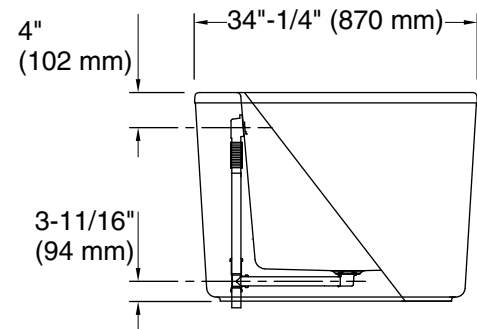

Features

- Freestanding design creates a striking focal point in your bathing area.
- Sloped lumbar support on both ends.
- 18-inch bathing depth offers a deep soaking experience.
- Wide deck along one side simplifies installation and provides support for getting in and out of bath.
- Fluted shroud.
- Textured bottom surface.
- Center drain.

No change in measurements if connected with drain illustrated. (K-7265)

 Faucet area.

Recommended Faucet Hole Location

Technical Information

All product dimensions are nominal.

| | |
|---------------------|---|
| Installation: | Freestanding |
| Drain location: | Center |
| Basin area, bottom: | 40-5/16" x 22-1/2" (1024 mm x 572 mm) |
| Basin area, top: | 49-3/8" x 25-7/8" (1254 mm x 657 mm) |
| Weight: | 156 lbs (70.8 kg) |
| Minimum floor load: | 54 lbs/ft ² (263.7 kg/m ²) |
| Water depth: | 18" (457 mm) |
| Water capacity: | 60 gal (227.1 L) |
| Template: | Footprint, 1364290, not required, not included |