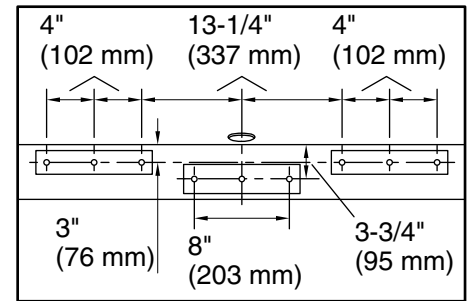

No change in measurements if connected with drain illustrated. (K-7265)

 Faucet area.

Recommended Faucet Hole Location

Technical Information

All product dimensions are nominal.

| | |
|---------------------|---|
| Installation: | Freestanding |
| Drain location: | Center |
| Basin area, bottom: | 40-5/16" x 22-1/2" (1024 mm x 572 mm) |
| Basin area, top: | 49-3/8" x 25-7/8" (1254 mm x 657 mm) |
| Weight: | 156 lbs (70.8 kg) |
| Minimum floor load: | 54 lbs/ft ² (263.7 kg/m ²) |
| Water depth: | 18" (457 mm) |
| Water capacity: | 60 gal (227.1 L) |
| Template: | Footprint, 1364290, not required, not included |