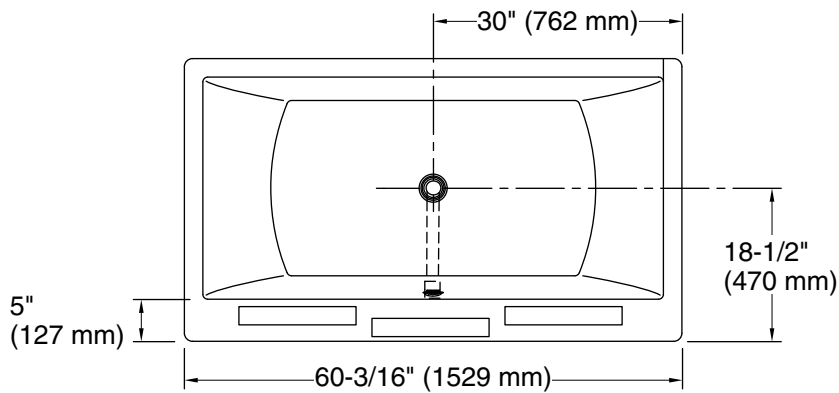

Features

- Freestanding design creates a striking focal point in your bathing area.
- Sloped lumbar support on both ends.
- 18-inch bathing depth offers a deep soaking experience.
- Wide deck along one side simplifies installation and provides support for getting in and out of bath.
- Fluted shroud.
- Textured bottom surface.
- Center drain.

No change in measurements if connected with drain illustrated. (K-7265)

 Faucet area.

Recommended Faucet Hole Location

Technical Information

All product dimensions are nominal.

| | |
|---------------------|---|
| Installation: | Freestanding |
| Drain location: | Center |
| Basin area, bottom: | 40-5/16" x 22-1/2" (1024 mm x 572 mm) |
| Basin area, top: | 49-3/8" x 25-7/8" (1254 mm x 657 mm) |
| Weight: | 156 lbs (70.8 kg) |
| Minimum floor load: | 54 lbs/ft ² (263.7 kg/m ²) |
| Water depth: | 18" (457 mm) |
| Water capacity: | 60 gal (227.1 L) |
| Template: | Footprint, 1364290, not required, not included |