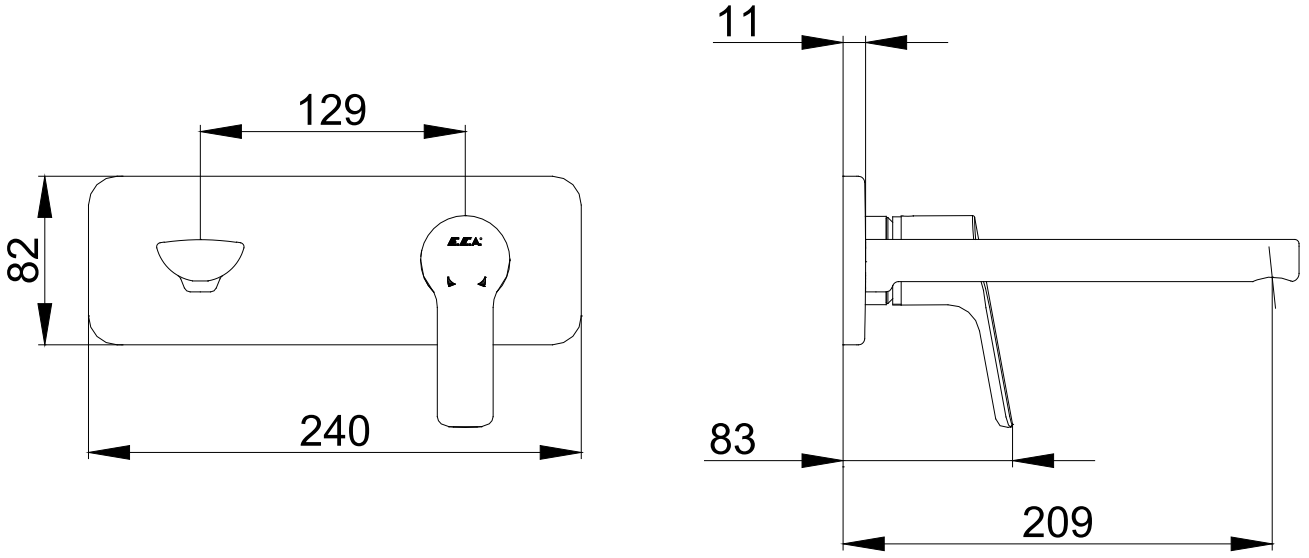

ANKASTRE LAVABO BATARYALARI CONCEALED BASIN MIXERS

Ürün Kodu : 102167606-K / 102167606ST-K - LUNA Ankastrre Lavabo Bataryası Sıva Üstü Grubu - Tek Rozet (**İhracat Kodu:** 102167606EX-K / 102167606STEX-K)
Product Code: 102167606-K / 102167606ST-K - LUNA Concealed Basin Mixer Surface Mounted Group - One Rosette (**Export Code:** 102167606EX-K / 102167606STEX-K)
*Localization product codes are available.