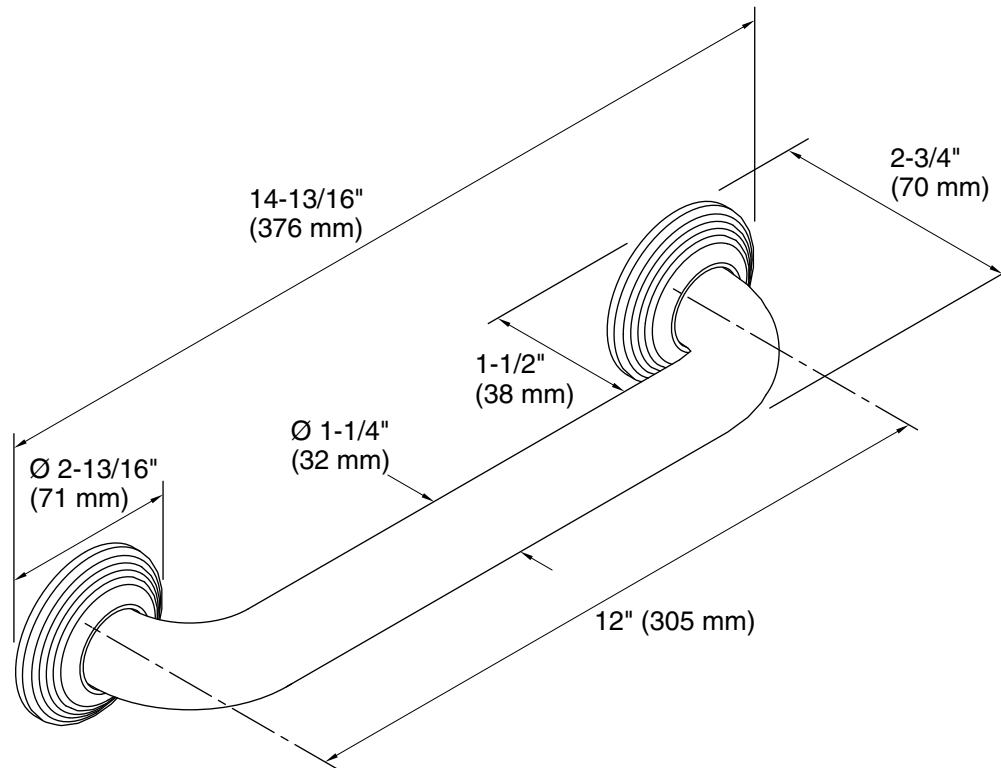

### Technical Information

All product dimensions are nominal.

Installation Type: Below-the-floor

Material: Metal