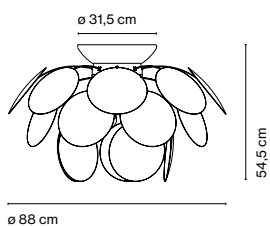

Discocó

Christophe Mathieu

marset

Discocó C88

Discocó C68

Discocó C53

Exuberant even when turned off, the richness of the light issuing from the Discocó lamp provides direct downward illumination along with a dramatic play of lights and soft shadows.

Discocó C88

- ⦿ 3x E27 LED Globe (ø120) 14W
- ⦿ 3x E27 HSGSA/C/UB 77W

Discocó C68

- ⦿ 3x E27 LED Globe (ø120) 14W
- ⦿ 3x E27 HSGSA/C/UB 57W

Discocó C53

- ⦿ E27 LED Globe (ø120) 14W
- ⦿ E27 HSGSA/C/UB 116W

21 opaque discs made in moulded ABS. Chromed semi-sphere.

Range