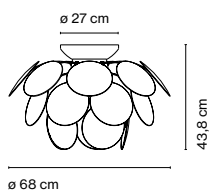

Discocó

Christophe Mathieu

marset

Discocó C88

Discocó C68

Discocó C53

Exuberant even when turned off, the richness of the light issuing from the Discocó lamp provides direct downward illumination along with a dramatic play of lights and soft shadows.

Discocó C88

- ⦿ 3x E27 LED Globe (ø120) 14W
- ⦿ 3x E27 HSGSA/C/UB 77W

Discocó C68

- ⦿ 3x E27 LED Globe (ø120) 14W
- ⦿ 3x E27 HSGSA/C/UB 57W

Discocó C53

- ⦿ E27 LED Globe (ø120) 14W
- ⦿ E27 HSGSA/C/UB 116W

21 opaque discs made in moulded ABS. Chromed semi-sphere.

Range