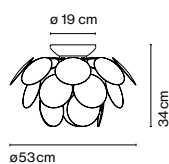

Discocó

Christophe Mathieu

marset

Discocó C88

Discocó C68

Discocó C53

Exuberant even when turned off, the richness of the light issuing from the Discocó lamp provides direct downward illumination along with a dramatic play of lights and soft shadows.

Discocó C88

- ⦿ 3x E27 LED Globe (ø120) 14W
- ⦿ 3x E27 HSGSA/C/UB 77W

Discocó C68

- ⦿ 3x E27 LED Globe (ø120) 14W
- ⦿ 3x E27 HSGSA/C/UB 57W

Discocó C53

- ⦿ E27 LED Globe (ø120) 14W
- ⦿ E27 HSGSA/C/UB 116W

21 opaque discs made in moulded ABS. Chromed semi-sphere.

Range