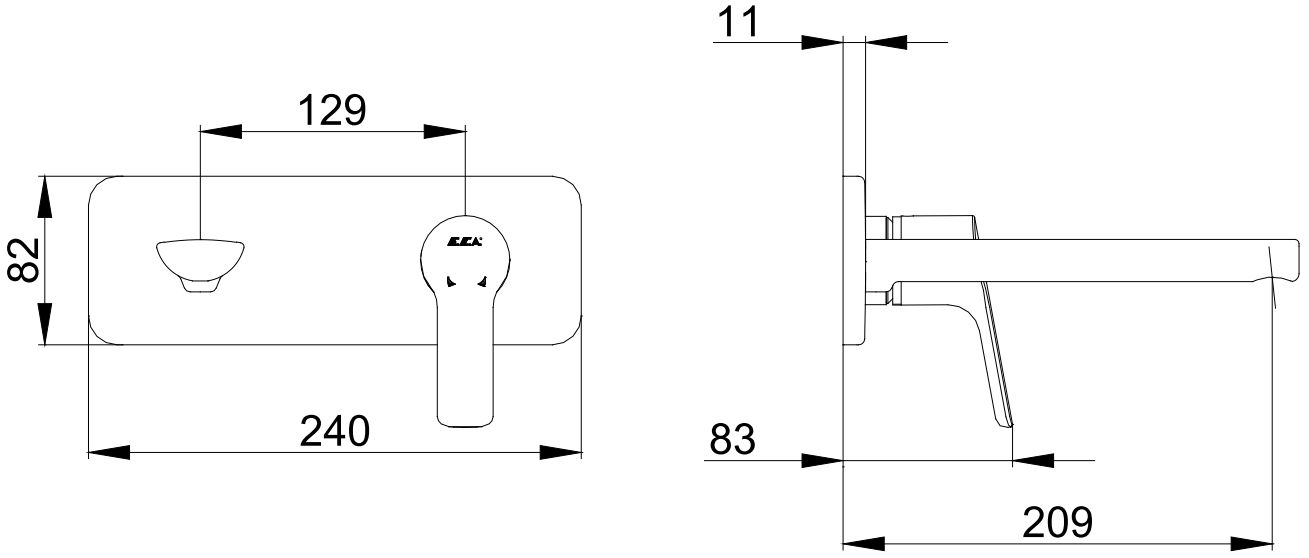

ANKASTRE LAVABO BATARYALARI CONCEALED BASIN MIXERS

Ürün Kodu : 102867606-K / 102867606ST-K - LUNA Ankastr Lavabo Bataryası Sıva Üstü Grubu - Tek Rozet - Altın Görünümlü (İhracat Kodu: 102867606EX-K / 102867606STEX-K)
Product Code: 102867606-K / 102867606ST-K - LUNA Concealed Basin Mixer Surface Mounted Group - One Rosette - Gold Effect (Export Code: 102867606EX-K / 102867606STEX-K)
*Localization product codes are available.