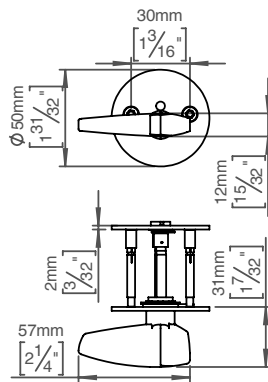

## Base collection

**Product** 5V90, solid rose, cc 30x5.5mm, RH, w/o accessories.

**Tender text** BASE collection, toilet indicator 5V90, RH, disabled, solid rose, cc 30x5.5mm, w/o accessories in satin finished AISI 304 stainless steel. 10-year warranty.

**Product specification** Dimensions: 50x75x31mm  
Spindle: 5x5mm  
Material: stainless steel AISI 304  
Surface finish: satin grain 320  
[10-year warranty](#)