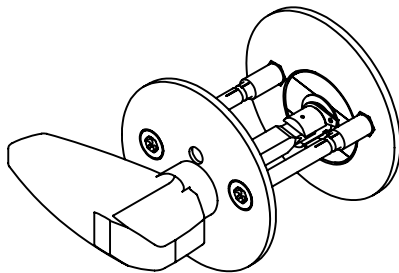

# Toilet indicator f/ barrier-free

## Base collection

**Product** 5V90, solid rose, cc 30x5.5mm, RH, w/o accessories.

**Tender text** BASE collection, toilet indicator 5V90, RH, disabled, solid rose, cc 30x5.5mm, w/o accessories in satin finished AISI 304 stainless steel. 10-year warranty.

**Product specification** Dimensions: 50x75x31mm  
Spindle: 5x5mm  
Material: stainless steel AISI 304  
Surface finish: satin grain 320  
[10-year warranty](#)