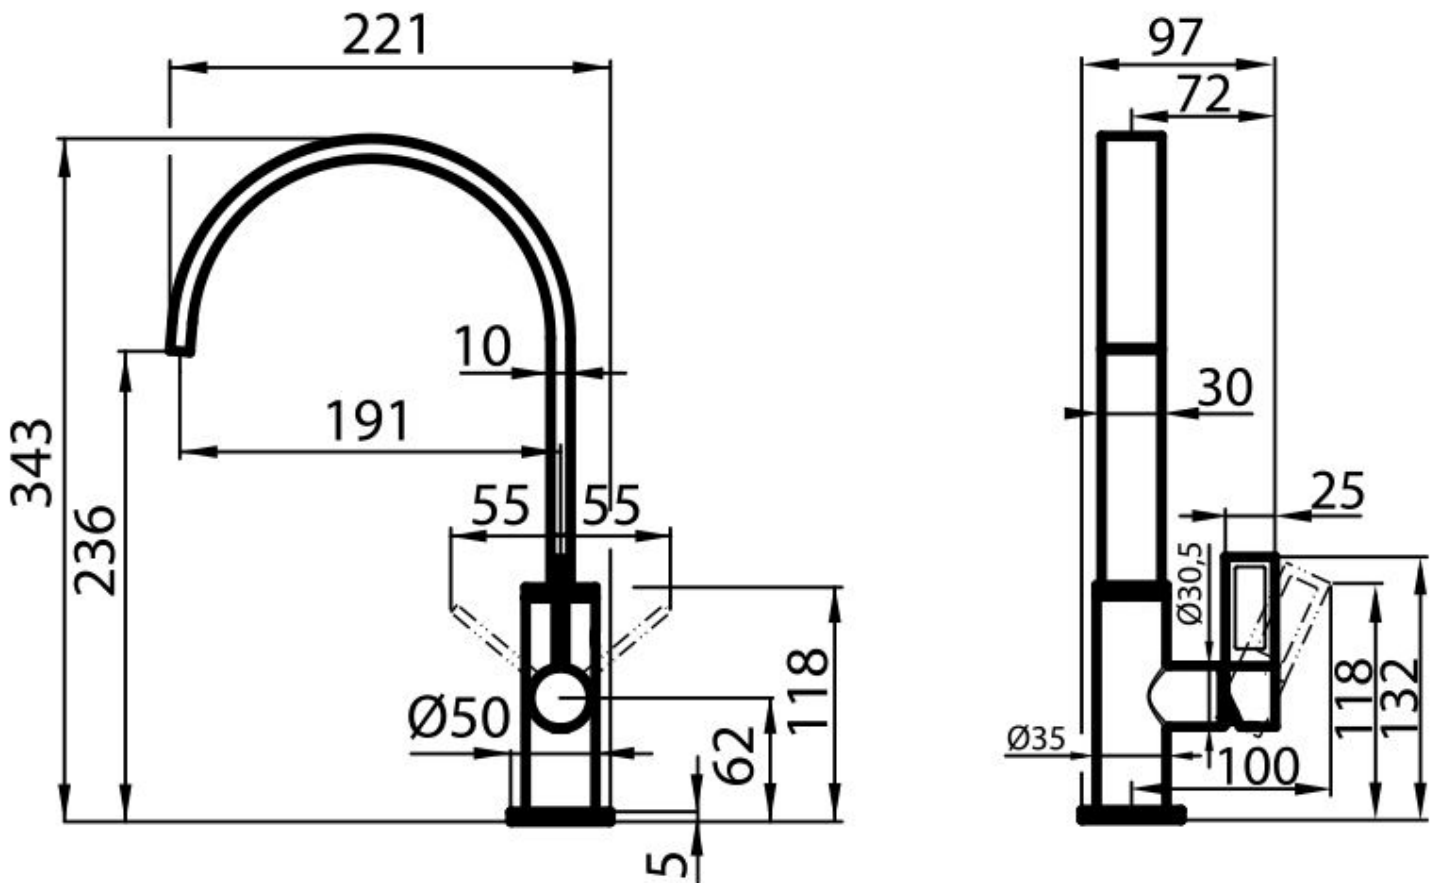

FEATURES

Rotating angle

All the taps have a wide angle of rotation. Some models even permit a full 360° rotation.

Strengthening plate

Foster's mixer taps are equipped with the strengthening plate that offers perfect stability on any sink.

TECHNICAL DATA