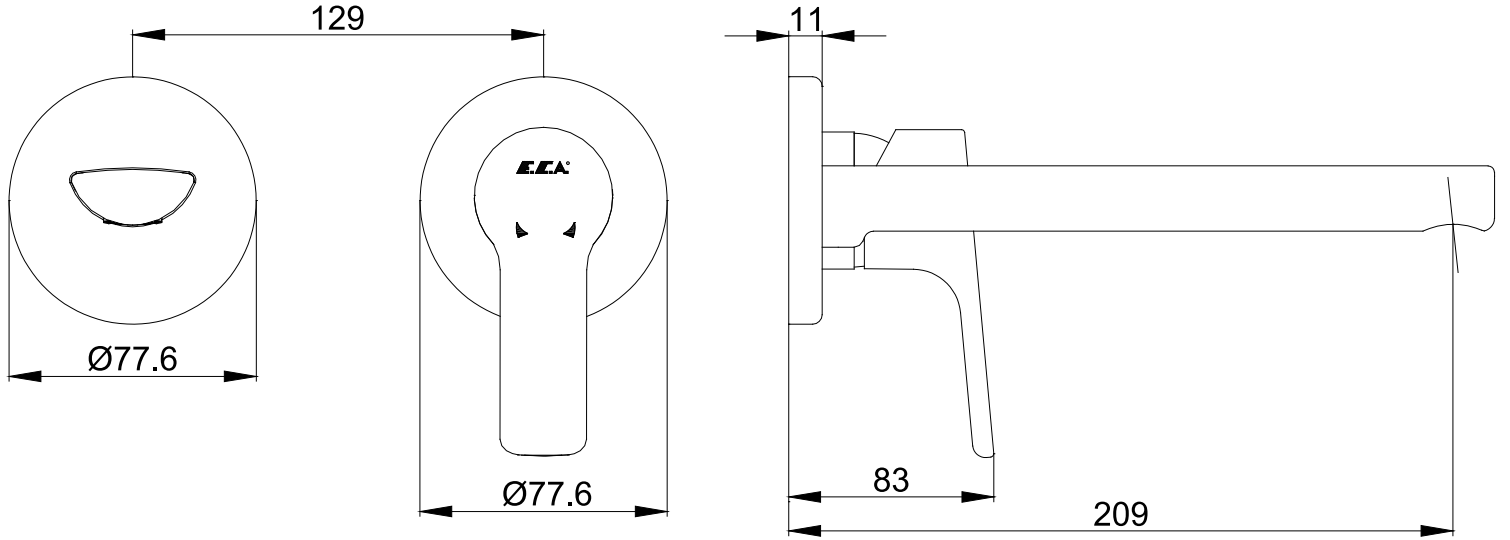

# ANKASTRE LAVABO BATARYALARI CONCEALED BASIN MIXERS

Ürün Kodu : 102167606-YY / 102167606ST-YY - LUNA Ankastr Lavabo Bataryası Sıva Üstü Grubu - Çift Rozet (İhracat Kodu: 102167606EX-YY / 102167606STEX-YY)  
Product Code: 102167606-YY / 102167606ST-YY - LUNA Concealed Basin Mixer Surface Mounted Group - Double Rosette (Export Code: 102167606EX-YY / 102167606STEX-YY)  
\*Localization product codes are available.