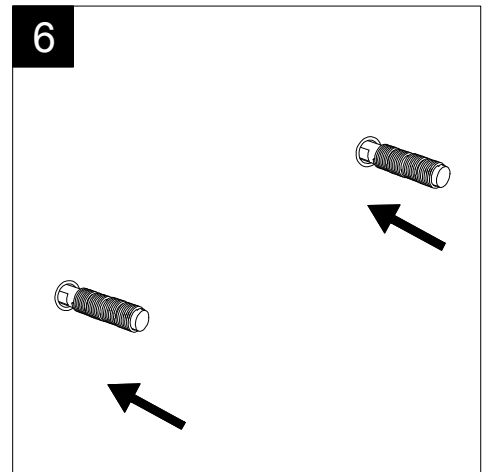

GSG

CERAMIC DESIGN

Lavabo Like cm 80 monoforo
(senza foro, tre fori su richiesta).
Like Washbasin cm 80 one hole
(no hole, three holes on request).

FRONT

LEFT

TOP

REAR

SECTION

Designation
Lavabo Like cm 80 monoforo
(senza foro, tre fori su richiesta).
Like Washbasin cm 80 one hole
(no hole, three holes on request).

Scale
1:10

cod. LKLAVBW80

This drawing including the respected data may neither be duplicated nor modified nor altered without the consent of GSG Ceramic Design. The use of the data/technical drawings take place at users own risk and under exclusion of any liability of GSG Ceramic Design. The dimensions are not binding; products are subject to changes. Measurement shown may be subjected to small variations or are indicative.

Guida all'installazione dei lavabi sospesi con kit viti di fissaggio (cod. ACS60)

Serie: ZENITH - LIKE - TOUCH - TIME - FLUT - OZ - BRIO - SQUARE - QUAD - FLY - DUNIA

Installation guide for back to wall washbasins with fixing screws kit (cod. ACS60)

Series: ZENITH - LIKE - TOUCH - TIME - FLUT - OZ - BRIO - SQUARE - QUAD - FLY - DUNIA

①

Guida all'installazione dei lavabi sospesi con kit viti di fissaggio (cod. ACS60)

Serie: ZENITH - LIKE - TOUCH - TIME - FLUT - OZ - BRIO - SQUARE - QUAD - FLY - DUNIA