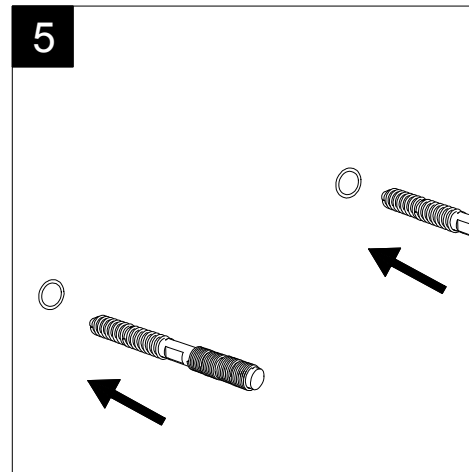

GSG

CERAMIC DESIGN

Lavabo Like cm 80 monoforo
(senza foro, tre fori su richiesta).
Like Washbasin cm 80 one hole
(no hole, three holes on request).

FRONT

LEFT

TOP

REAR

SECTION

Designation
Lavabo Like cm 80 monoforo
(senza foro, tre fori su richiesta).
Like Washbasin cm 80 one hole
(no hole, three holes on request).

Scale
1:10

cod. LKLAVBW80

This drawing including the respected data may neither be duplicated nor modified nor altered without the consent of GSG Ceramic Design. The use of the data/technical drawings take place at users own risk and under exclusion of any liability of GSG Ceramic Design. The dimensions are not binding; products are subject to changes. Measurement shown may be subjected to small variations or are indicative.

Guida all'installazione dei lavabi sospesi con kit viti di fissaggio (cod. ACS60)

Serie: ZENITH - LIKE - TOUCH - TIME - FLUT - OZ - BRIO - SQUARE - QUAD - FLY - DUNIA

Installation guide for back to wall washbasins with fixing screws kit (cod. ACS60)

Series: ZENITH - LIKE - TOUCH - TIME - FLUT - OZ - BRIO - SQUARE - QUAD - FLY - DUNIA

①

Guida all'installazione dei lavabi sospesi con kit viti di fissaggio (cod. ACS60)

Serie: ZENITH - LIKE - TOUCH - TIME - FLUT - OZ - BRIO - SQUARE - QUAD - FLY - DUNIA