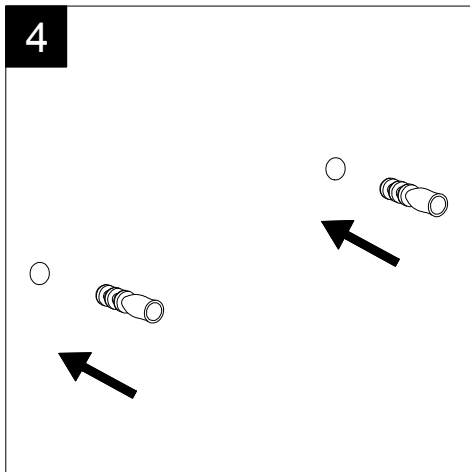

GSG

CERAMIC DESIGN

Lavabo Like cm 80 monoforo
(senza foro, tre fori su richiesta).
Like Washbasin cm 80 one hole
(no hole, three holes on request).

FRONT

LEFT

TOP

REAR

SECTION

Designation
Lavabo Like cm 80 monoforo
(senza foro, tre fori su richiesta).
Like Washbasin cm 80 one hole
(no hole, three holes on request).

Scale
1:10

cod. LKLAVBW80

This drawing including the respected data may neither be duplicated nor modified nor altered without the consent of GSG Ceramic Design. The use of the data/technical drawings take place at users own risk and under exclusion of any liability of GSG Ceramic Design. The dimensions are not binding; products are subject to changes. Measurement shown may be subjected to small variations or are indicative.

Guida all'installazione dei lavabi sospesi con kit viti di fissaggio (cod. ACS60)

Serie: ZENITH - LIKE - TOUCH - TIME - FLUT - OZ - BRIO - SQUARE - QUAD - FLY - DUNIA

Installation guide for back to wall washbasins with fixing screws kit (cod. ACS60)

Series: ZENITH - LIKE - TOUCH - TIME - FLUT - OZ - BRIO - SQUARE - QUAD - FLY - DUNIA

①

Guida all'installazione dei lavabi sospesi con kit viti di fissaggio (cod. ACS60)

Serie: ZENITH - LIKE - TOUCH - TIME - FLUT - OZ - BRIO - SQUARE - QUAD - FLY - DUNIA