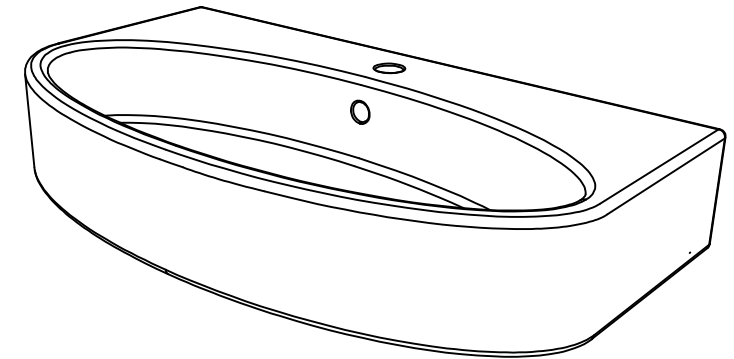

GSG

CERAMIC DESIGN

Lavabo Like cm 80 monoforo
(senza foro, tre fori su richiesta).
Like Washbasin cm 80 one hole
(no hole, three holes on request).

FRONT

LEFT

TOP

REAR

SECTION

Designation
Lavabo Like cm 80 monoforo
(senza foro, tre fori su richiesta).
Like Washbasin cm 80 one hole
(no hole, three holes on request).

Scale
1:10

cod. LKLAVBW80

This drawing including the respected data may neither be duplicated nor modified nor altered without the consent of GSG Ceramic Design. The use of the data/technical drawings take place at users own risk and under exclusion of any liability of GSG Ceramic Design. The dimensions are not binding; products are subject to changes. Measurement shown may be subjected to small variations or are indicative.

Guida all'installazione dei lavabi sospesi con kit viti di fissaggio (cod. ACS60)

Serie: ZENITH - LIKE - TOUCH - TIME - FLUT - OZ - BRIO - SQUARE - QUAD - FLY - DUNIA

Installation guide for back to wall washbasins with fixing screws kit (cod. ACS60)