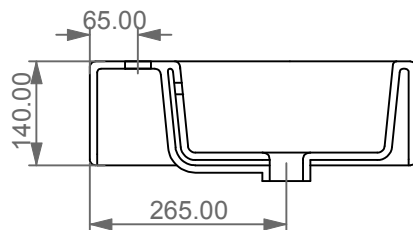

GSG

CERAMIC DESIGN

Lavabo Like cm 80 monoforo
(senza foro, tre fori su richiesta).
Like Washbasin cm 80 one hole
(no hole, three holes on request).

FRONT

LEFT

TOP

REAR

SECTION

Designation
Lavabo Like cm 80 monoforo
(senza foro, tre fori su richiesta).
Like Washbasin cm 80 one hole
(no hole, three holes on request).

Scale
1:10

cod. LKLAVBW80

This drawing including the respected data may neither be duplicated nor modified nor altered without the consent of GSG Ceramic Design. The use of the data/technical drawings take place at users own risk and under exclusion of any liability of GSG Ceramic Design. The dimensions are not binding; products are subject to changes. Measurement shown may be subjected to small variations or are indicative.

Guida all'installazione dei lavabi sospesi con kit viti di fissaggio (cod. ACS60)

Serie: ZENITH - LIKE - TOUCH - TIME - FLUT - OZ - BRIO - SQUARE - QUAD - FLY - DUNIA

Installation guide for back to wall washbasins with fixing screws kit (cod. ACS60)