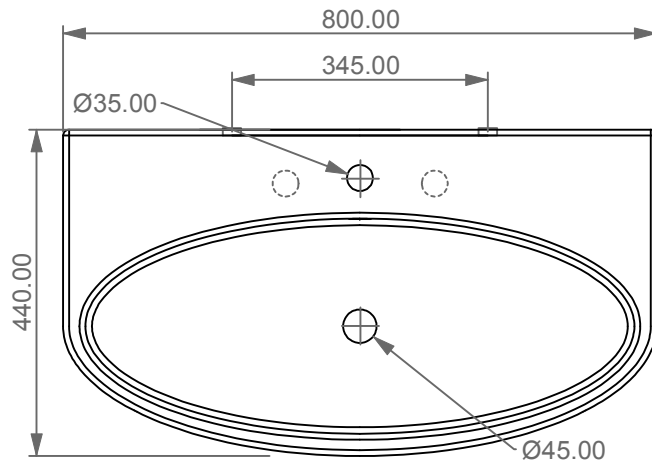

GSG

CERAMIC DESIGN

Lavabo Like cm 80 monoforo
(senza foro, tre fori su richiesta).
Like Washbasin cm 80 one hole
(no hole, three holes on request).

FRONT

LEFT

TOP

REAR

SECTION

Designation
Lavabo Like cm 80 monoforo
(senza foro, tre fori su richiesta).
Like Washbasin cm 80 one hole
(no hole, three holes on request).

Scale
1:10

cod. LKLAVBW80

This drawing including the respected data may neither be duplicated nor modified nor altered without the consent of GSG Ceramic Design. The use of the data/technical drawings take place at users own risk and under exclusion of any liability of GSG Ceramic Design. The dimensions are not binding; products are subject to changes. Measurement shown may be subjected to small variations or are indicative.

Guida all'installazione dei lavabi sospesi con kit viti di fissaggio (cod. ACS60)

Serie: ZENITH - LIKE - TOUCH - TIME - FLUT - OZ - BRIO - SQUARE - QUAD - FLY - DUNIA

Installation guide for back to wall washbasins with fixing screws kit (cod. ACS60)