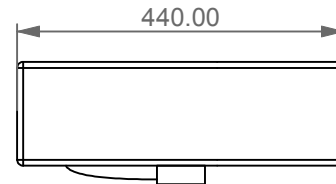

GSG

CERAMIC DESIGN

Lavabo Like cm 80 monoforo
(senza foro, tre fori su richiesta).
Like Washbasin cm 80 one hole
(no hole, three holes on request).

FRONT

LEFT

TOP

REAR

SECTION

Designation
Lavabo Like cm 80 monoforo
(senza foro, tre fori su richiesta).
Like Washbasin cm 80 one hole
(no hole, three holes on request).

Scale
1:10

cod. LKLAVBW80

This drawing including the respected data may neither be duplicated nor modified nor altered without the consent of GSG Ceramic Design. The use of the data/technical drawings take place at users own risk and under exclusion of any liability of GSG Ceramic Design. The dimensions are not binding; products are subject to changes. Measurement shown may be subjected to small variations or are indicative.