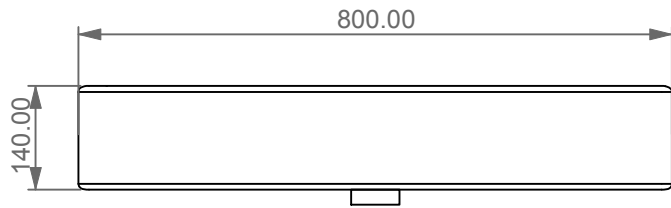

GSG

CERAMIC DESIGN

Lavabo Like cm 80 monoforo
(senza foro, tre fori su richiesta).
Like Washbasin cm 80 one hole
(no hole, three holes on request).

FRONT

LEFT

TOP

REAR

SECTION

Designation
Lavabo Like cm 80 monoforo
(senza foro, tre fori su richiesta).
Like Washbasin cm 80 one hole
(no hole, three holes on request).

Scale
1:10

cod. LKLAVBW80

This drawing including the respected data may neither be duplicated nor modified nor altered without the consent of GSG Ceramic Design. The use of the data/technical drawings take place at users own risk and under exclusion of any liability of GSG Ceramic Design. The dimensions are not binding; products are subject to changes. Measurement shown may be subjected to small variations or are indicative.

Guida all'installazione dei lavabi sospesi con kit viti di fissaggio (cod. ACS60)

Serie: ZENITH - LIKE - TOUCH - TIME - FLUT - OZ - BRIO - SQUARE - QUAD - FLY - DUNIA

Installation guide for back to wall washbasins with fixing screws kit (cod. ACS60)