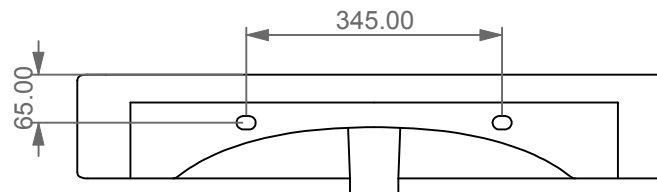

GSG

CERAMIC DESIGN

Lavabo Like cm 80 monoforo
(senza foro, tre fori su richiesta).
Like Washbasin cm 80 one hole
(no hole, three holes on request).

FRONT

LEFT

TOP

REAR

SECTION

Designation
Lavabo Like cm 80 monoforo
(senza foro, tre fori su richiesta).
Like Washbasin cm 80 one hole
(no hole, three holes on request).

Scale
1:10

cod. LKLAVBW80

This drawing including the respected data may neither be duplicated nor modified nor altered without the consent of GSG Ceramic Design. The use of the data/technical drawings take place at users own risk and under exclusion of any liability of GSG Ceramic Design. The dimensions are not binding; products are subject to changes. Measurement shown may be subjected to small variations or are indicative.

Guida all'installazione dei lavabi sospesi con kit viti di fissaggio (cod. ACS60)

Serie: ZENITH - LIKE - TOUCH - TIME - FLUT - OZ - BRIO - SQUARE - QUAD - FLY - DUNIA

Installation guide for back to wall washbasins with fixing screws kit (cod. ACS60)

Series: ZENITH - LIKE - TOUCH - TIME - FLUT - OZ - BRIO - SQUARE - QUAD - FLY - DUNIA

①

Guida all'installazione dei lavabi sospesi con kit viti di fissaggio (cod. ACS60)

Serie: ZENITH - LIKE - TOUCH - TIME - FLUT - OZ - BRIO - SQUARE - QUAD - FLY - DUNIA