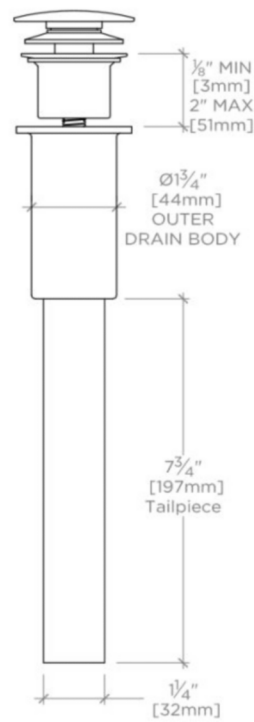

Applicable to all Waterworks wall mounted lavatory faucets and 1-1/4" p-traps

WATERWORKS

UNIVERSAL

Universal USA Push-Touch Lavatory Drain

UNLD18

TOP VIEW SCALE: 3"=1'-0"

FRONT VIEW SCALE: 3"=1'-0"

SIDE VIEW SCALE: 3"=1'-0"