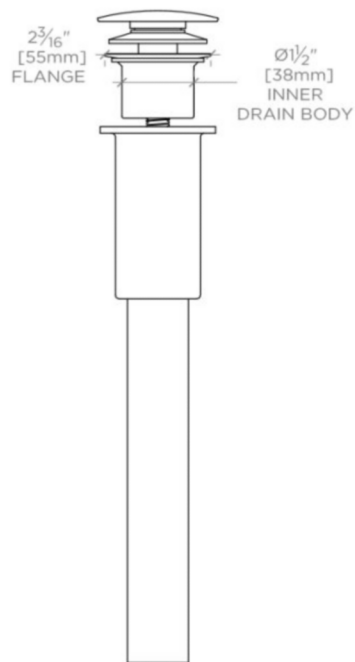

CODES & STANDARDS

Code # WWPLS18:

PRODUCT FEATURES

Push down on drain stopper to open and close the drain

Available in 11 made-to-order finish options available 12 weeks from purchase

For sinks without an overflow

Applicable to all Waterworks wall mounted lavatory faucets and 1-1/4" p-traps

WATERWORKS

UNIVERSAL

Universal USA Push-Touch Lavatory Drain

UNLD18

TOP VIEW SCALE: 3"=1'-0"

FRONT VIEW SCALE: 3"=1'-0"

SIDE VIEW SCALE: 3"=1'-0"