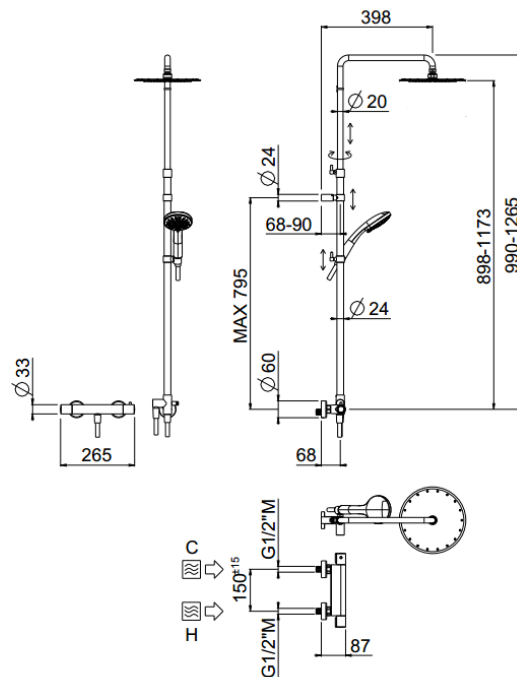

## TECHNICAL INFORMATION

Bridge telescopic shower column with integrated diverter, turning bar with adjustable mounting. One way exposed thermostatic mixer. Non-liming inspectable round shower head Ø200 in ABS. ABS non-liming 3 jets shower. Smooth double anti-torsion PVC flexible hose, cm 150. CHROME

## SPARE PARTS

ORIC031  
T°

ORIC021  
vitone  
screw down

## FEATURES

rain jet

central jet

side jet

double anti-torsion

adjustable  
telescopic shower  
column

inspectable  
round

## TECHNICAL DRAWING