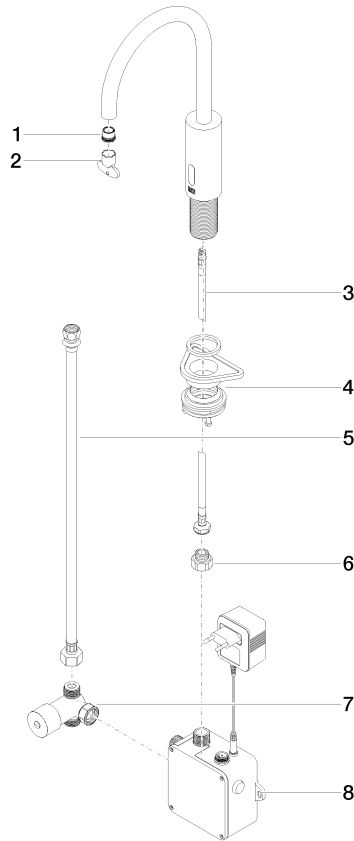

Washstand fitting with electronic opening and closing function without pop-up waste - Dark Chrome

TARA

44 521 660

Fits: TARA, META

- 165mm projection
- Infrared sensor technology
- height of mixer 310 mm
- height up to aerator 199 mm
- hole diameter 35 mm
- fixed spout
- max. flow 5.7 l/min
- circular, air-enriched flow
- suitable for thermal disinfection
- Automatic shut-off after pre-set time is reached
- Indirect temperature control (undercounter)
- Control box included
- Adjustable sensor detection range
- Battery or plug-in power supply operated (batteries not included)
- 4x AA (1.5V) batteries required
- lead-free
- 1x screw-in M 8 x 1 pressure hose, leak-tested
- This product can help a building meet the requirements of Green Building Rating Systems, e.g. LEED®, BREEAM®, DGNB
- WRAS 2211011

**Washstand fitting with electronic opening and closing function without pop-up waste - Dark Chrome**

TARA

44 521 660

mm [inches]

1:5

**Flow rate chart**

**Codes & Standards**

DIN 4109

# Washstand fitting with electronic opening and closing function without pop-up waste - Dark Chrome

TARA

44 521 660

Parts for other finishes can be found here: [Chrome](#)

Washstand fitting with electronic opening and closing function without pop-up  
waste - Dark Chrome

---

TARA

44 521 660

**Spare parts list**