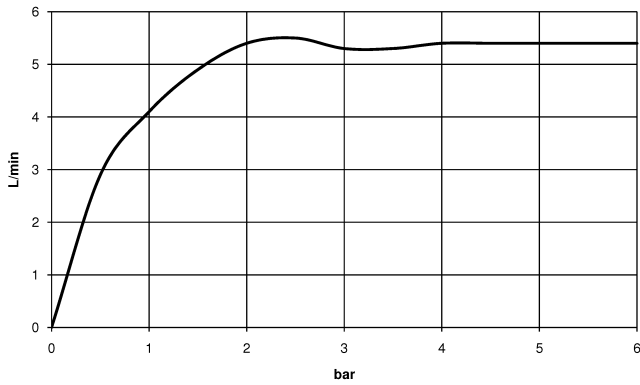

Washstand fitting with electronic opening and closing function without pop-up waste - Dark Chrome

TARA

44 521 660

Fits: TARA, META

- 165mm projection
- Infrared sensor technology
- height of mixer 310 mm
- height up to aerator 199 mm
- hole diameter 35 mm
- fixed spout
- max. flow 5.7 l/min
- circular, air-enriched flow
- suitable for thermal disinfection
- Automatic shut-off after pre-set time is reached
- Indirect temperature control (undercounter)
- Control box included
- Adjustable sensor detection range
- Battery or plug-in power supply operated (batteries not included)
- 4x AA (1.5V) batteries required
- lead-free
- 1x screw-in M 8 x 1 pressure hose, leak-tested
- This product can help a building meet the requirements of Green Building Rating Systems, e.g. LEED®, BREEAM®, DGNB
- WRAS 2211011

**Washstand fitting with electronic opening and closing function without pop-up waste - Dark Chrome**

TARA

44 521 660

mm [inches]

1:5

**Flow rate chart**

**Codes & Standards**

DIN 4109