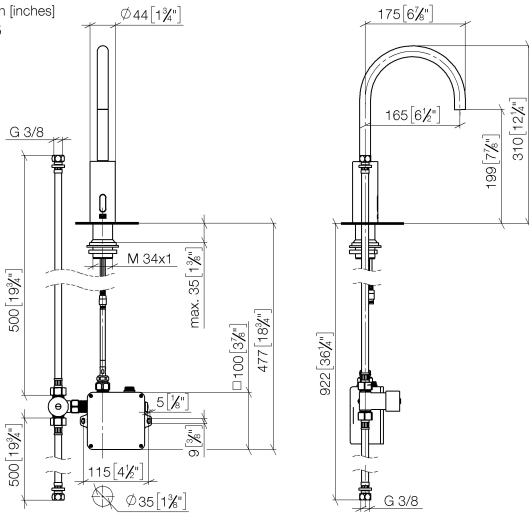

Washstand fitting with electronic opening and closing function without pop-up waste - Dark Chrome

TARA

44 521 660

Fits: TARA, META

- 165mm projection
- Infrared sensor technology
- height of mixer 310 mm
- height up to aerator 199 mm
- hole diameter 35 mm
- fixed spout
- max. flow 5.7 l/min
- circular, air-enriched flow
- suitable for thermal disinfection
- Automatic shut-off after pre-set time is reached
- Indirect temperature control (undercounter)
- Control box included
- Adjustable sensor detection range
- Battery or plug-in power supply operated (batteries not included)
- 4x AA (1.5V) batteries required
- lead-free
- 1x screw-in M 8 x 1 pressure hose, leak-tested
- This product can help a building meet the requirements of Green Building Rating Systems, e.g. LEED®, BREEAM®, DGNB
- WRAS 2211011

**Washstand fitting with electronic opening and closing function without pop-up waste - Dark Chrome**

TARA

44 521 660

mm [inches]

1:5

**Flow rate chart**

**Codes & Standards**

DIN 4109

EN 1717

Executive Order  
no. 1007

ISO 3822

Scottish Water  
Byelaws

UK Water Supply  
Regulations

Ü-Zeichen

Washstand fitting with electronic opening and closing function without pop-up  
waste - Dark Chrome

---

TARA

44 521 660

**Spare parts list**