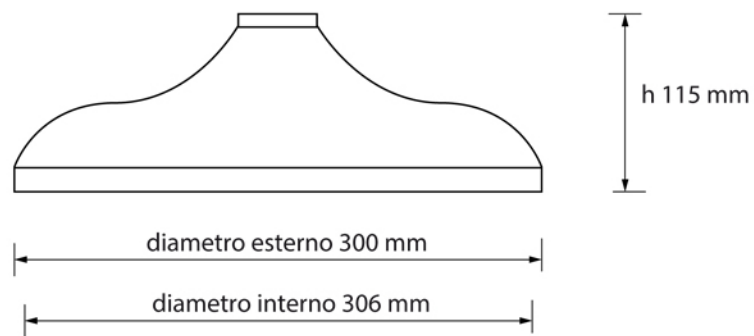

ANTIQUE Collection	
Code	Description
0115-C 0116-I/N/O/OR 0116-B/ND/R	Shower rose 30 cm Chrome Incalux, Nickel, Dark Gold, Rose Gold Bronze, Dark Nickel, Copper

GH
GENTRY HOME

Verona - Italy
tel. +39 045 8006917
fax. +39 045 8020111
gentry-home.com