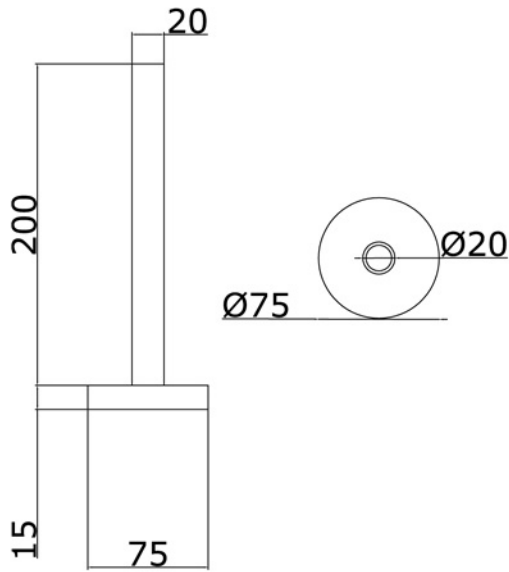

TOWELWARMER Collection	
Code	Description
9082-C 9083-I/N/O/OR 9083-B/ND/R	Park Lane towel warmer 575x870 mm (550 W - 473 Kcal/h t 50°) Chrome Incalux, Nickel, Dark Gold, Rose Gold Bronze, Dark Nickel, Copper

Verona - Italy
 tel. +39 045 8006917
 fax. +39 045 8020111
 gentry-home.com

TOWELWARMER Collection	
Code	Description
9127-C 9128-I/N/O/OR 9128-B/ND/R	<p>Valves (pair) Chrome Incalux, Nickel, Dark Gold, Rose Gold Bronze, Dark Nickel, Copper</p> <p>Fittings available 12/14/16 copper 12/14/16 covered</p>
9126	Electrical element complete with thermostatic control