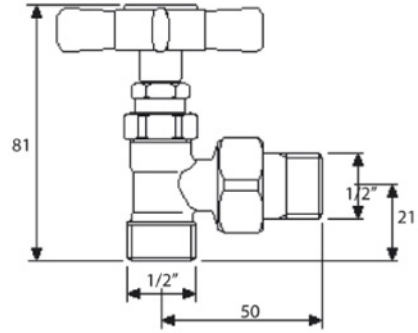

TOWELWARMER Collection	
Code	Description
9082-C 9083-I/N/O/OR 9083-B/ND/R	Park Lane towel warmer 575x870 mm (550 W - 473 Kcal/h t 50°) Chrome Incalux, Nickel, Dark Gold, Rose Gold Bronze, Dark Nickel, Copper

Verona - Italy
 tel. +39 045 8006917
 fax. +39 045 8020111
 gentry-home.com

TOWELWARMER Collection	
Code	Description
9127-C 9128-I/N/O/OR 9128-B/ND/R	<p>Valves (pair) Chrome Incalux, Nickel, Dark Gold, Rose Gold Bronze, Dark Nickel, Copper</p> <p>Fittings available 12/14/16 copper 12/14/16 covered</p>
9126	Electrical element complete with thermostatic control