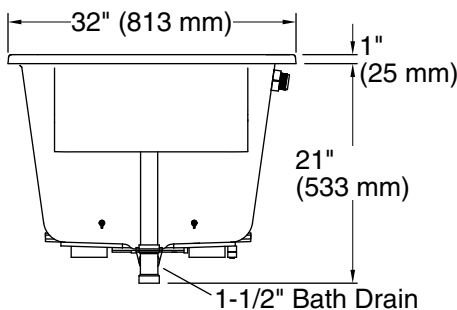

For the most current Specification Sheet, go to www.kohler.com.

5-6-2020 08:01 - US/CA

THE BOLD LOOK
OF **KOHLER**®

No change in measurements if connected with drain illustrated. (K-7272)

Required Electrical Service

Technical Information

All product dimensions are nominal.

Installation:	Drop-in, Under-mount
Drain location:	End
Basin area, bottom:	42" x 23-1/2" (1067 mm x 597 mm)
Basin area, top:	55-1/8" x 27-1/8" (1400 mm x 689 mm)
Weight:	106 lbs (48.1 kg)
Minimum floor load:	55 lbs/ft ² (268.5 kg/m ²)
Water depth:	17-1/8" (435 mm)
Water capacity:	81 gal (306.6 L)
Cutout:	Drop-in, 59-1/2" x 31-1/2" (1511 mm x 800 mm)
Electrical component rating:	Blower: 240 V, 5 A, 50/60 Hz Heated Surface: 240 V, 0.5 A, 50/60 Hz, 65 W