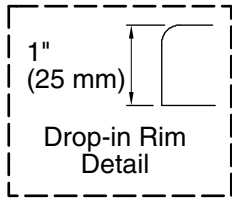

For the most current Specification Sheet, go to www.kohler.com.

5-6-2020 08:01 - US/CA

THE BOLD LOOK
OF **KOHLER**®

No change in measurements if connected with drain illustrated. (K-7272)

Required Electrical Service

Technical Information

All product dimensions are nominal.

Installation:	Drop-in, Under-mount
Drain location:	End
Basin area, bottom:	42" x 23-1/2" (1067 mm x 597 mm)
Basin area, top:	55-1/8" x 27-1/8" (1400 mm x 689 mm)
Weight:	106 lbs (48.1 kg)
Minimum floor load:	55 lbs/ft ² (268.5 kg/m ²)
Water depth:	17-1/8" (435 mm)
Water capacity:	81 gal (306.6 L)
Cutout:	Drop-in, 59-1/2" x 31-1/2" (1511 mm x 800 mm)
Electrical component rating:	Blower: 240 V, 5 A, 50/60 Hz Heated Surface: 240 V, 0.5 A, 50/60 Hz, 65 W