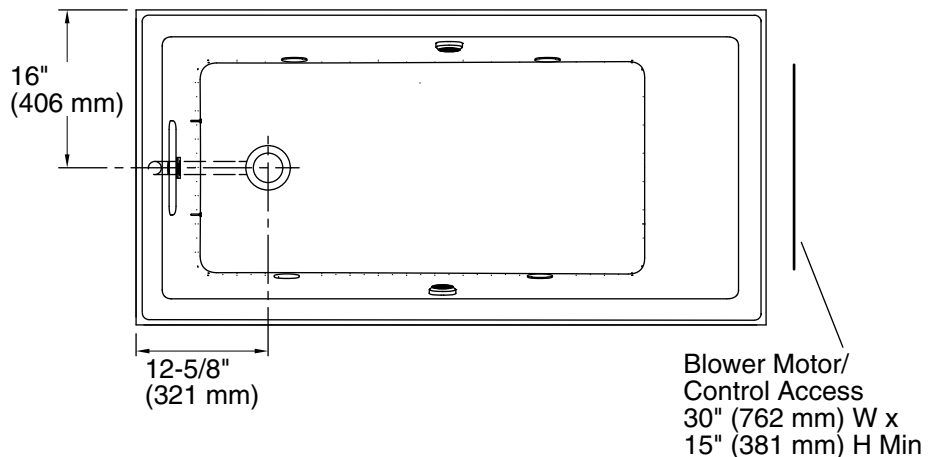

No change in measurements if connected with drain illustrated. (K-7272)

Required Electrical Service

One dedicated circuit required, protected with Class A Ground-Fault Circuit-Interrupter (GFCI). Outside North America, this device may be known as a Residual Current Device (RCD).

Blower, Heated 240 V, 15 A, 50/60 Hz
Surface:

Technical Information

All product dimensions are nominal.

Installation:	Drop-in, Under-mount
Drain location:	End
Basin area, bottom:	42" x 23-1/2" (1067 mm x 597 mm)
Basin area, top:	55-1/8" x 27-1/8" (1400 mm x 689 mm)
Weight:	106 lbs (48.1 kg)
Minimum floor load:	55 lbs/ft² (268.5 kg/m²)
Water depth:	17-1/8" (435 mm)
Water capacity:	81 gal (306.6 L)
Cutout:	Drop-in, 59-1/2" x 31-1/2" (1511 mm x 800 mm)
Electrical component rating:	Blower: 240 V, 5 A, 50/60 Hz Heated Surface: 240 V, 0.5 A, 50/60 Hz, 65 W

Notes

Measure your actual product for rough-in details. Install this product according to the installation instructions.

The hot water supply should be 70% of the capacity of the bath or greater. Installations will vary.

Kit is required for under-mount installations (sold separately).

If relocating the blower motor, do not relocate or alter the PVC tee or coiled flexible tubing connected to the blower. Follow the blower relocation instructions exactly. Provide access for servicing the blower.