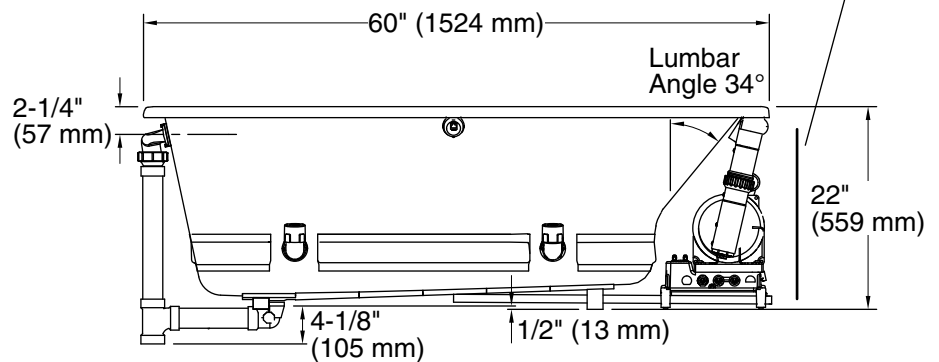

For the most current Specification Sheet, go to www.kohler.com.

5-6-2020 08:01 - US/CA

THE BOLD LOOK
OF **KOHLER**®

No change in measurements if connected with drain illustrated. (K-7272)

Required Electrical Service

Technical Information

All product dimensions are nominal.

Installation:	Drop-in, Under-mount
Drain location:	End
Basin area, bottom:	42" x 23-1/2" (1067 mm x 597 mm)
Basin area, top:	55-1/8" x 27-1/8" (1400 mm x 689 mm)
Weight:	106 lbs (48.1 kg)
Minimum floor load:	55 lbs/ft ² (268.5 kg/m ²)
Water depth:	17-1/8" (435 mm)
Water capacity:	81 gal (306.6 L)
Cutout:	Drop-in, 59-1/2" x 31-1/2" (1511 mm x 800 mm)
Electrical component rating:	Blower: 240 V, 5 A, 50/60 Hz Heated Surface: 240 V, 0.5 A, 50/60 Hz, 65 W