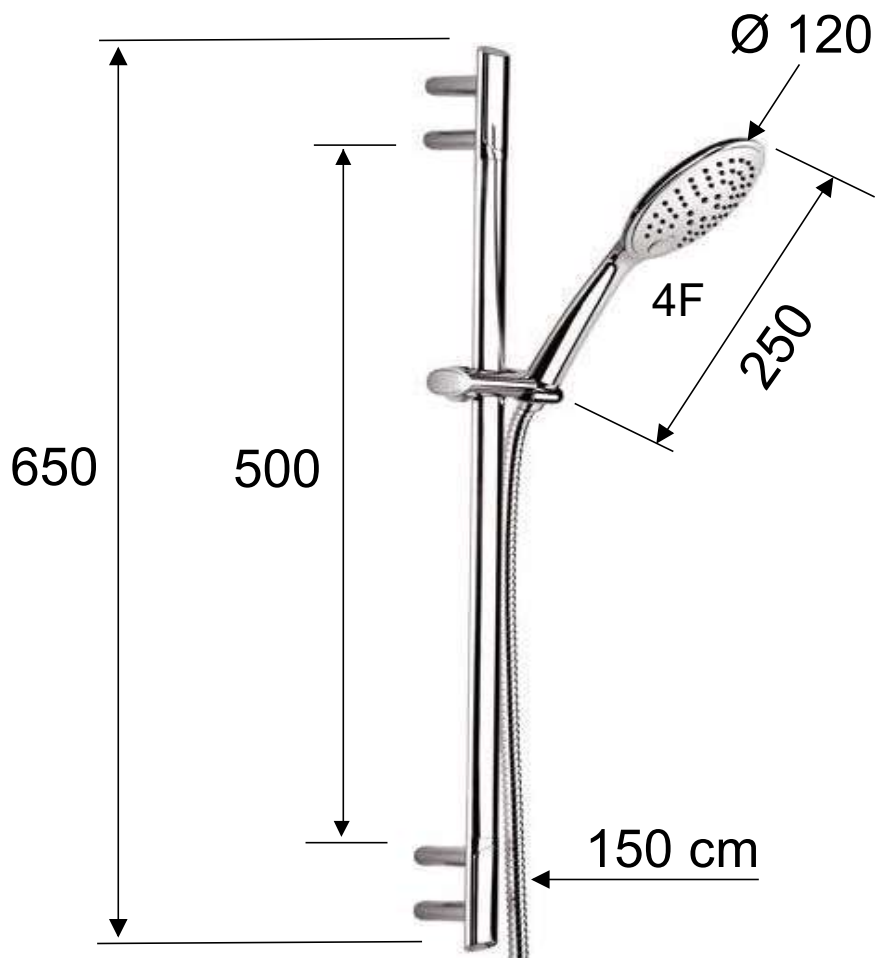

DANIEL

SCHEDA TECNICA TECHNICAL FEATURES

ART. COD.

A388 477

MATERIALI / MATERIALS

OTTONE CROMATO / CHROME PLATED BRASS

ACCIAIO INOX / STAINLESS STEEL - ABS

CROMATURA / CHROME PLATING