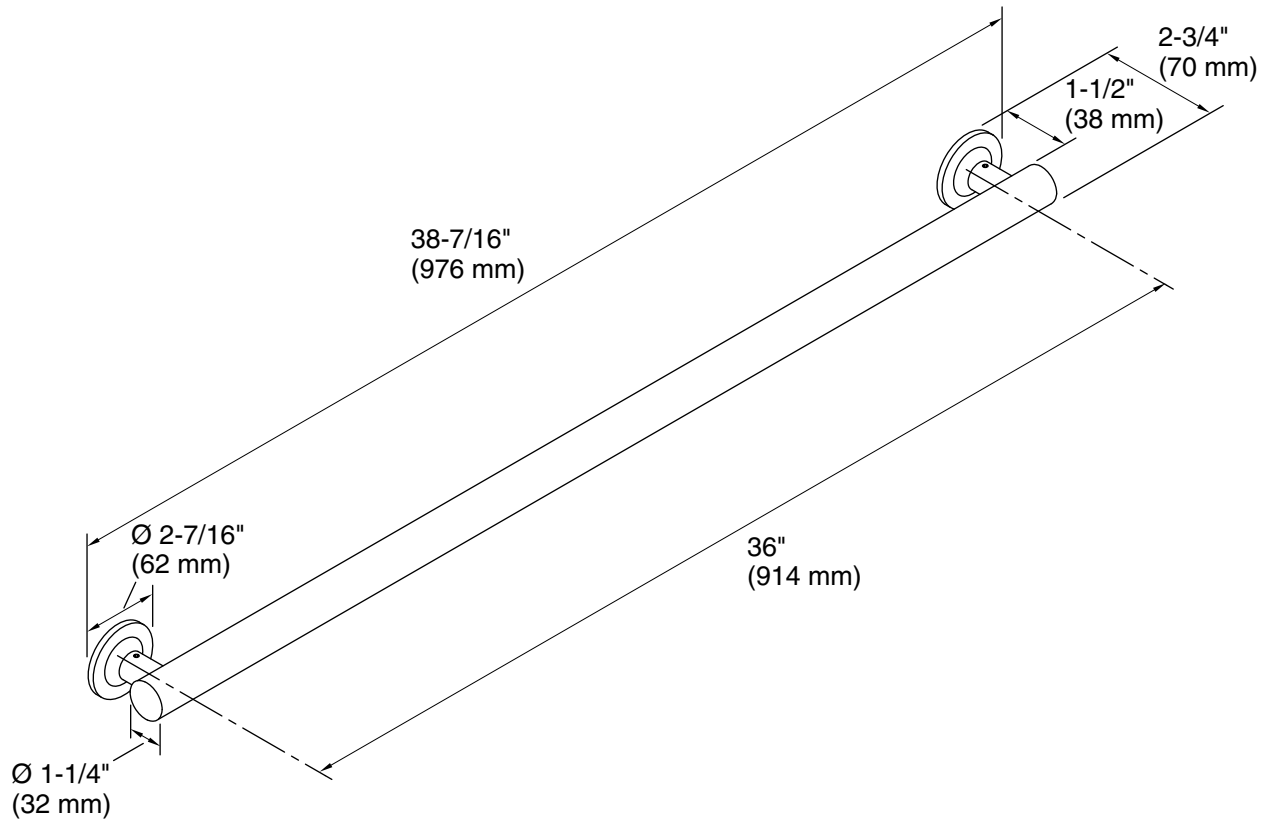

Technical Information

All product dimensions are nominal.

Material: Metal

Notes

Measure your actual product for roughing-in details.

WARNING: Risk of personal injury. The wall plates on the grab bar must be mounted to a brace between the wall studs. This will ensure that the weight of the user is adequately supported.