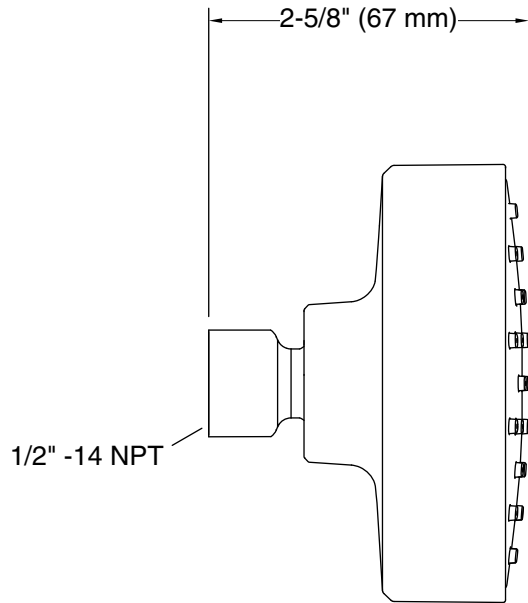

Features

- Showerhead features contemporary design.
- 1.5 gpm (5.7 lpm) showerhead flow rate.
- Spray nozzles cover full area of 3-9/16" (90 mm) sprayhead.
- Full-coverage spray produces an encompassing spray for everyday use.
- MasterClean™ sprayface is easy-to-clean.
- 1/2" - 14 NPT connection.

CP	Polished Chrome
BN	Vibrant® Brushed Nickel

Technical Information

All product dimensions are nominal.

Drain included: No

Showerhead/Body Spray:

Rated maximum flow: 1.5 gal/min (5.7 l/min)

Notes

Install this product according to the installation guide.