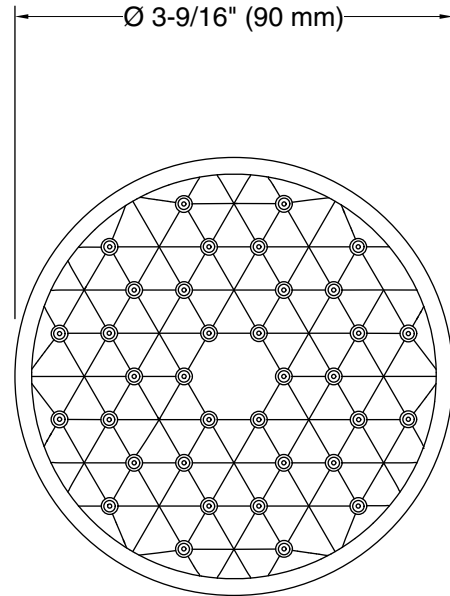

Features

- Showerhead features contemporary design.
- 1.5 gpm (5.7 lpm) showerhead flow rate.
- Spray nozzles cover full area of 3-9/16" (90 mm) sprayhead.
- Full-coverage spray produces an encompassing spray for everyday use.
- MasterClean™ sprayface is easy-to-clean.
- 1/2" - 14 NPT connection.

CP	Polished Chrome
BN	Vibrant® Brushed Nickel

Technical Information

All product dimensions are nominal.

Drain included: No

Showerhead/Body Spray:

Rated maximum flow: 1.5 gal/min (5.7 l/min)

Notes

Install this product according to the installation guide.