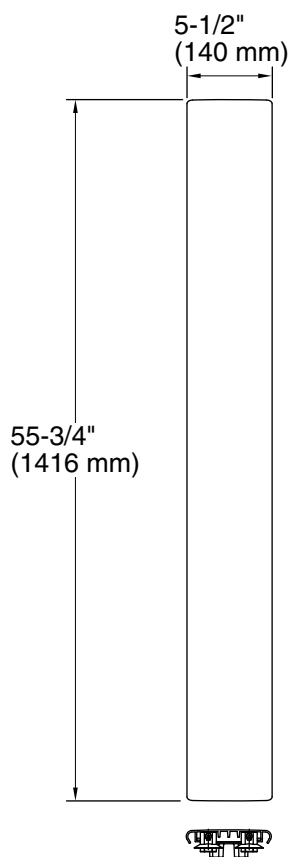

Features

- Aluminum.
- For use with the K-9928 or K-9996 Groove acrylic shower base.

Recommended Products/Accessories

K-9925 48" x 36" Single-threshold shower base
K-9998 48" x 48" Single-threshold rear center
K-23723 Faucet cleaner

SH	Bright Silver
----	---------------

Technical Information

All product dimensions are nominal.

Material: Aluminum

Notes

Install this product according to the installation guide.