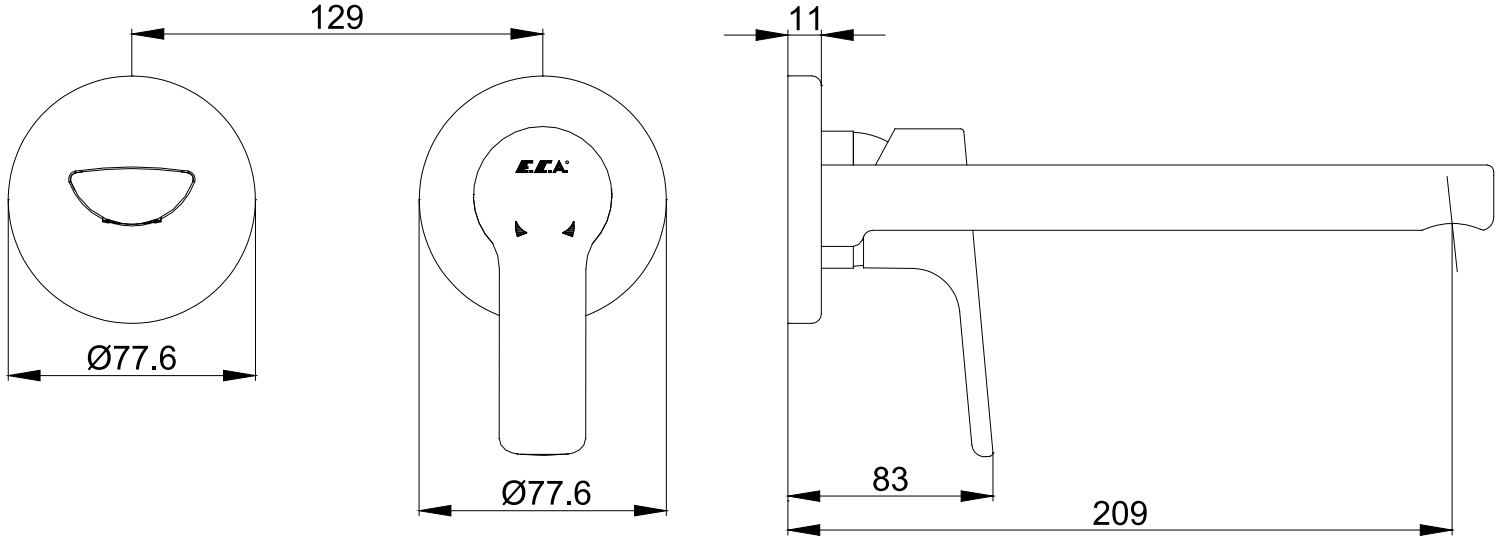

# ANKASTRE LAVABO BATARYALARI CONCEALED BASIN MIXERS

Ürün Kodu : 102867606-YY / 102867606ST-YY - LUNA Ankastr Lavabo Bataryası Sıva Üstü Grubu - Çift Rozet - Altın Görünümlü (İhracat Kodu: 102867606EX-YY / 102867606STEX-YY)  
Product Code: 102867606-YY / 102867606ST-YY - LUNA Concealed Basin Mixer Surface Mounted Group - Double Rosette - Gold Effect (Export Code: 102867606EX-YY / 102867606STEX-YY)  
\*Localization product codes are available.