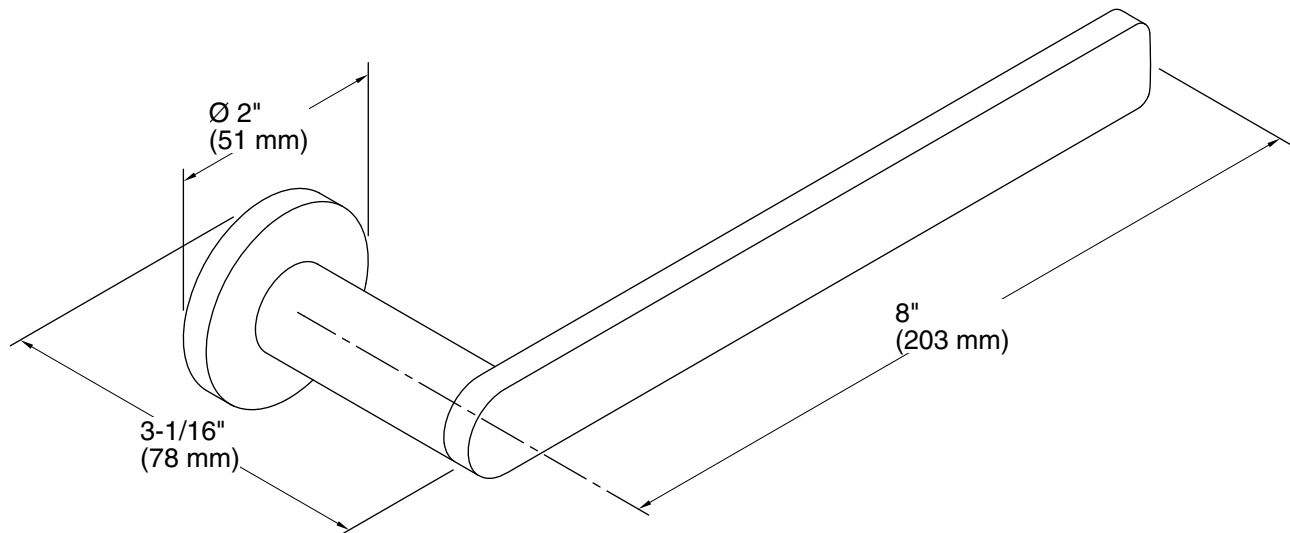

### Technical Information

All product dimensions are nominal.

Installation Type: Wall-mount

Material: Zinc, Brass