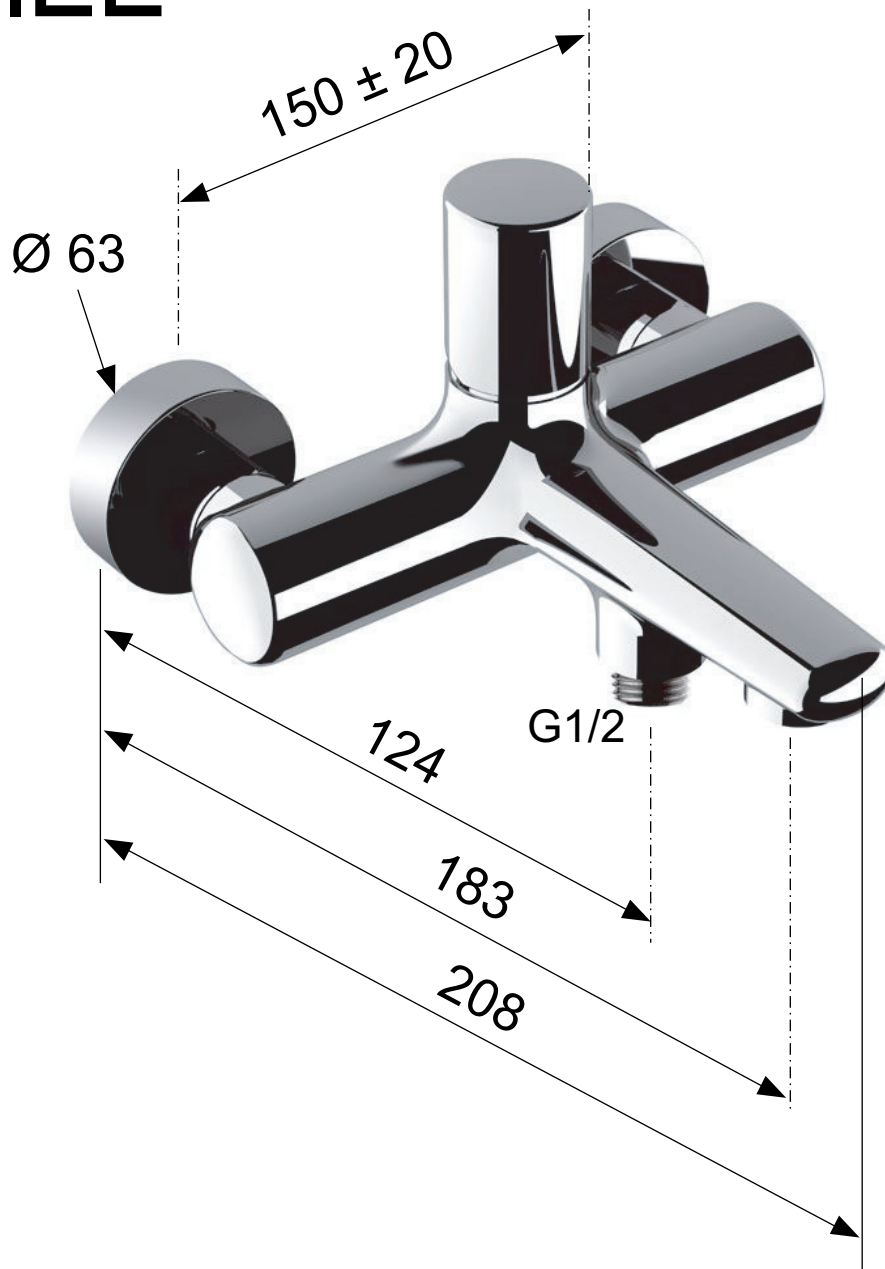

DANIEL

SCHEDA TECNICA TECHNICAL FEATURES

ART. COD.

FU600H

MATERIALI / MATERIALS

OTTONE CROMATO / CHROME PLATED BRASS

CROMATURA / CHROME PLATING

UNI EN 248