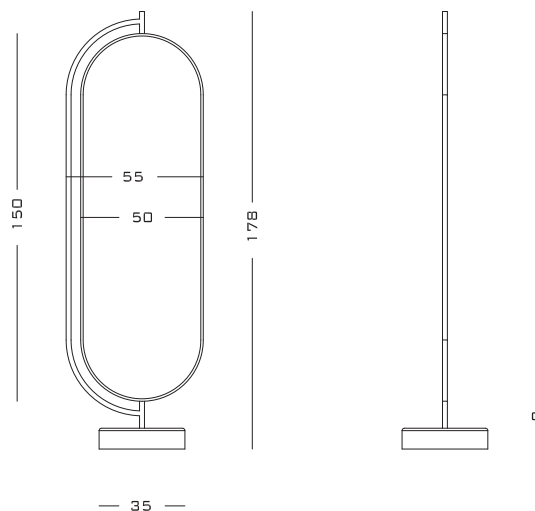

*Solid marble base with built-in rotating mechanism, mdf backed glass mirror with upholstered back panel. Steel frame and arm. Mirror turns independently from arm. Comes with felt glides.*

55 x 35 x 178 H cm

### POSSIBLE CUSTOMISATION

- Height
- Width
- Depth

SECOLO