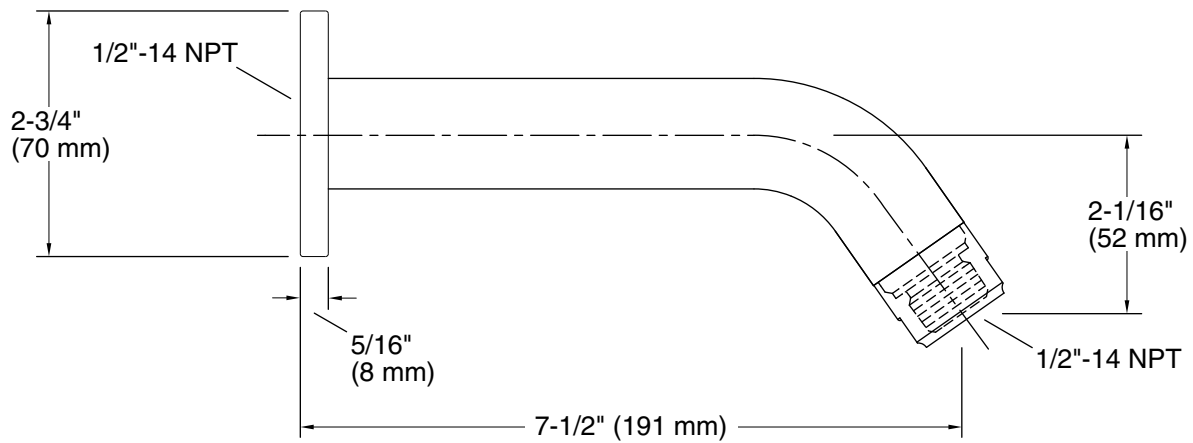

**Stillness®**  
Shower Arm and Flange  
**K-934**

**Features**

- 1/2" - 14 NPT connection.
- Fluid design lines for ease of cleaning.
- For use with any KOHLER showerhead (sold separately).

**Material**

### Technical Information

All product dimensions are nominal.

Installation Type: Wall-mount

Material: Metal