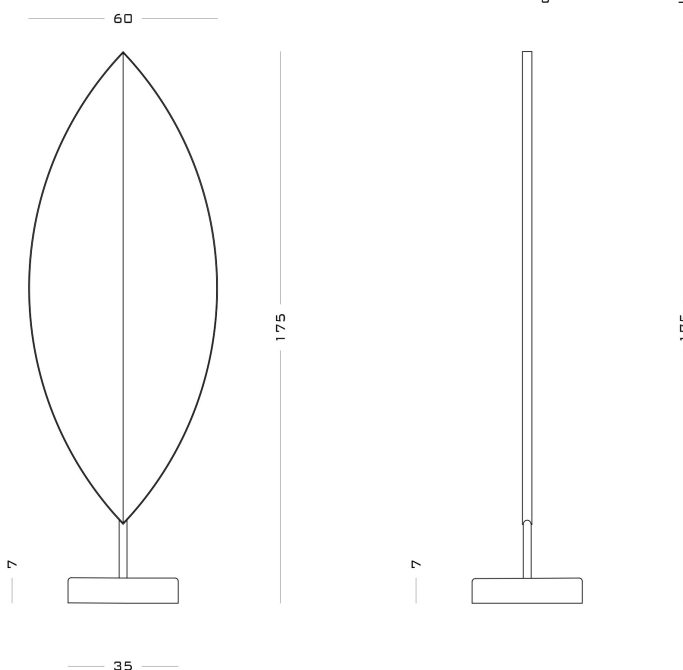

POSSIBLE CUSTOMISATION

- Height
- Width