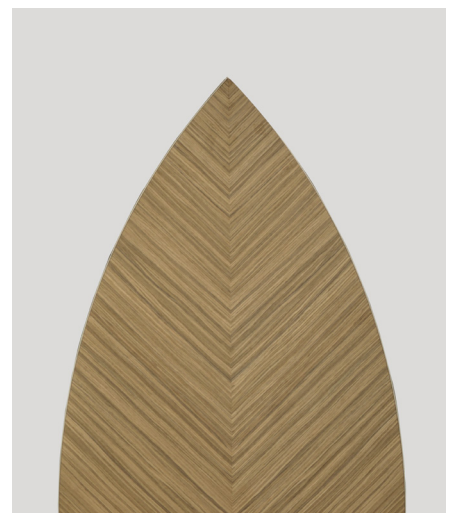

The image features a minimalist, line-art style illustration on a black background. On the right side, a mirror is depicted with a circular base and a vertical stem that branches into two curved lines forming a shallow, bowl-like shape above. On the left side, a large, pointed, leaf-like shape is outlined with a double-line border. The text 'Aglaia Mirror' is centered in the middle of the composition, overlapping the space between the two shapes.

Aglaia Mirror

Aglaia Mirror

2020

Aglaia is designed with the simple intention of bringing the beauty of nature into the house. The reverse of the mirror can be upholstered in any fabric, veneer or wallcovering, with a seam in the middle, allowing the pattern to be mirrored across the middle in the same way a leaf grows simultaneously in two directions. The mirror is framed in brass or any other metal finish and the whole piece is made stable by a solid marble base.

Premium Marble Finishes

- Verde Alpi
- Calacatta Oro
- Rosso Levanto
- Travertino
- Other marbles and stones available on request

POSSIBLE CUSTOMISATION

- Height
- Width

SECOLO

Metal Finishes

Satin Aluminium / Polished Aluminium

Satin Brass / Polished Brass

Satin Champagne / Polished Champagne

Satin Bronze / Polished Bronze

Wood Finishes

Dark Stained Walnut

Natural Walnut

White Oak

Standard Marble Finishes