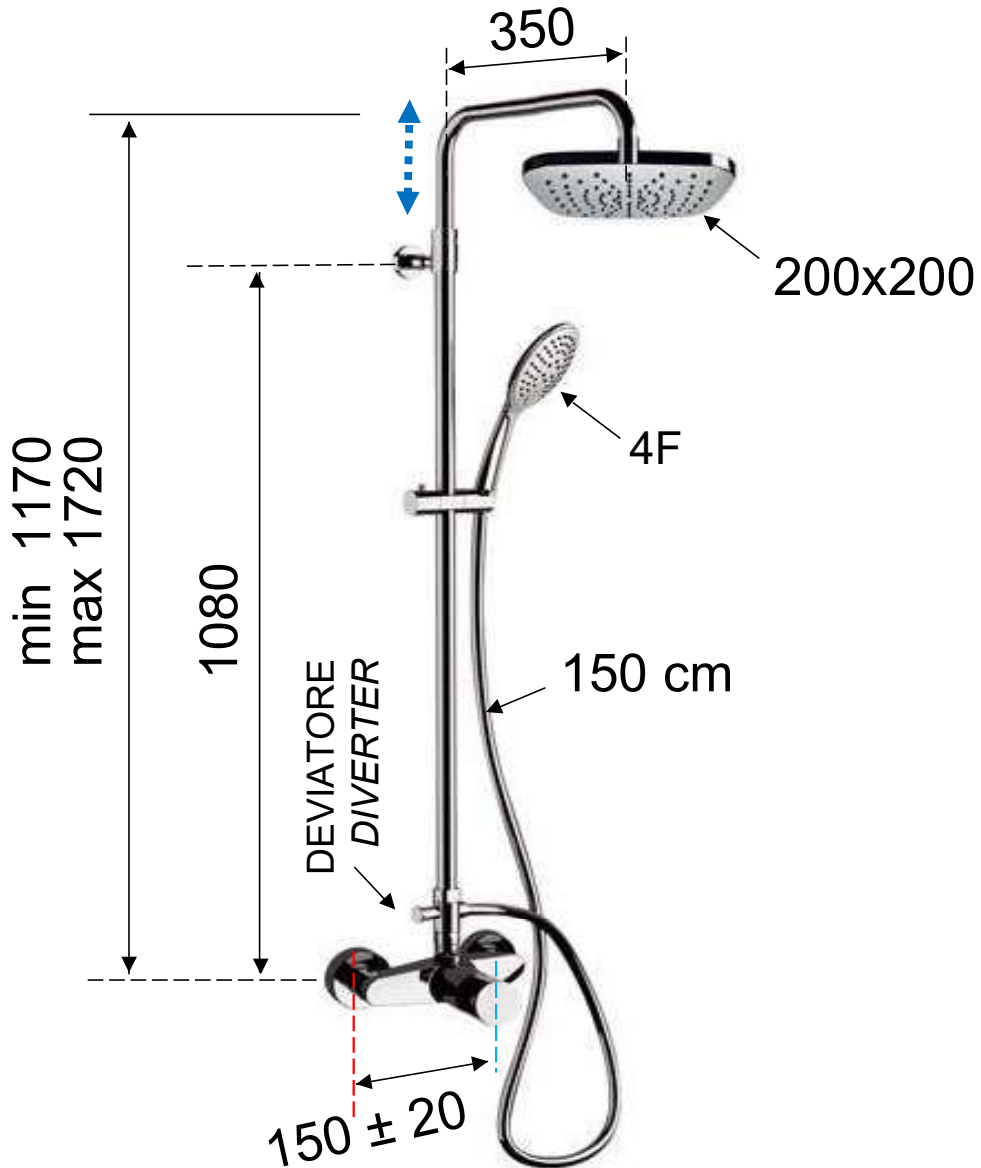

DANIEL

SCHEDA TECNICA TECHNICAL FEATURES

ART. COD.

FU636AAD20

MATERIALI / MATERIALS

OTTONE CROMATO / CHROME PLATED BRASS

CROMATURA / CHROME PLATING

UNI EN 248