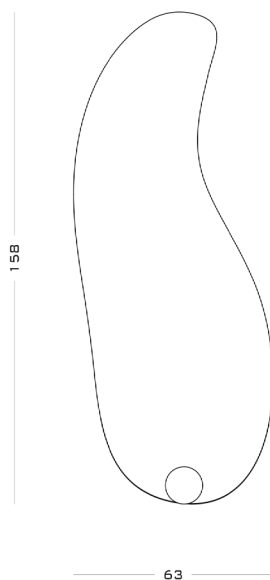

POSSIBLE CUSTOMISATION

- Height
- Width