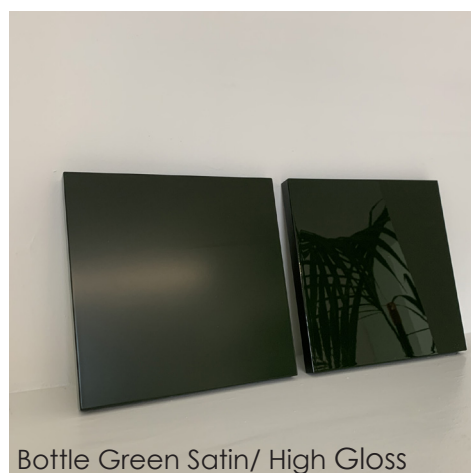

1931 Mirror

1931 Mirror

2021

Inspired by the aesthetics and surrealism of Salvador Dali, the 1931 is an amorphous-shaped mirror, seemingly only held in place by a marble sphere. Available in a variety of different stones and metal finishes.

- Verde Alpi
- Calacatta Oro
- Rosso Levanto
- Other marbles and stones available on request

Wood Finishes

- Lacquered High Gloss (Any RAL colour)
- Lacquered Matt (Any RAL colour)

POSSIBLE CUSTOMISATION

- Height
- Width

Lacquered Wood

Window Grey Satin/ High Gloss

Azure Blue Satin/ High Gloss

Mahogany Brown Satin/ High Gloss

Strawberry Red Satin/ High Gloss

Maize Satin/ High Gloss

Bottle Green Satin/ High Gloss

Pearl Orange Satin/ High Gloss

Red Violet Satin/ High Gloss

Standard Marble Finishes

Premium Marble Finishes

www.secolo.co.uk

 [secolo_official](https://www.instagram.com/secolo_official)

info@secolo.co.uk

+44 (0) 20 73526766