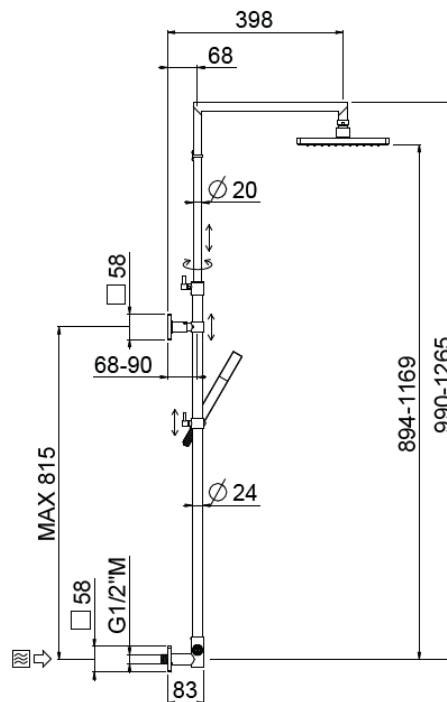

TECHNICAL DRAWING