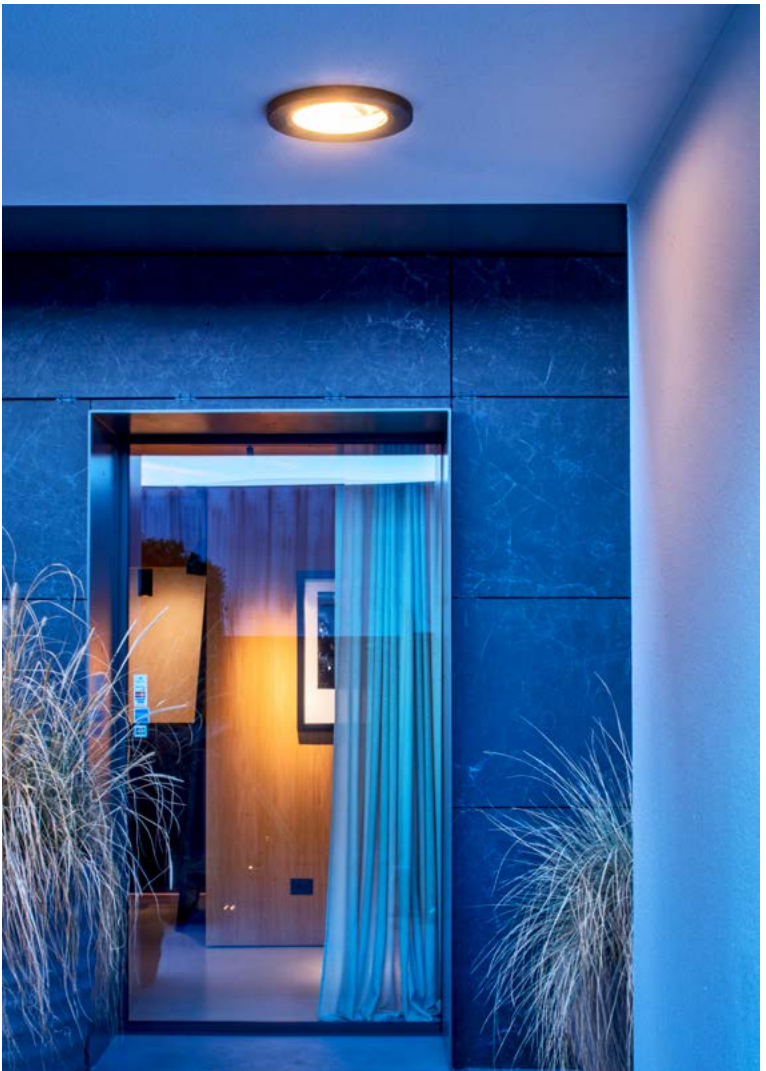

aster medium