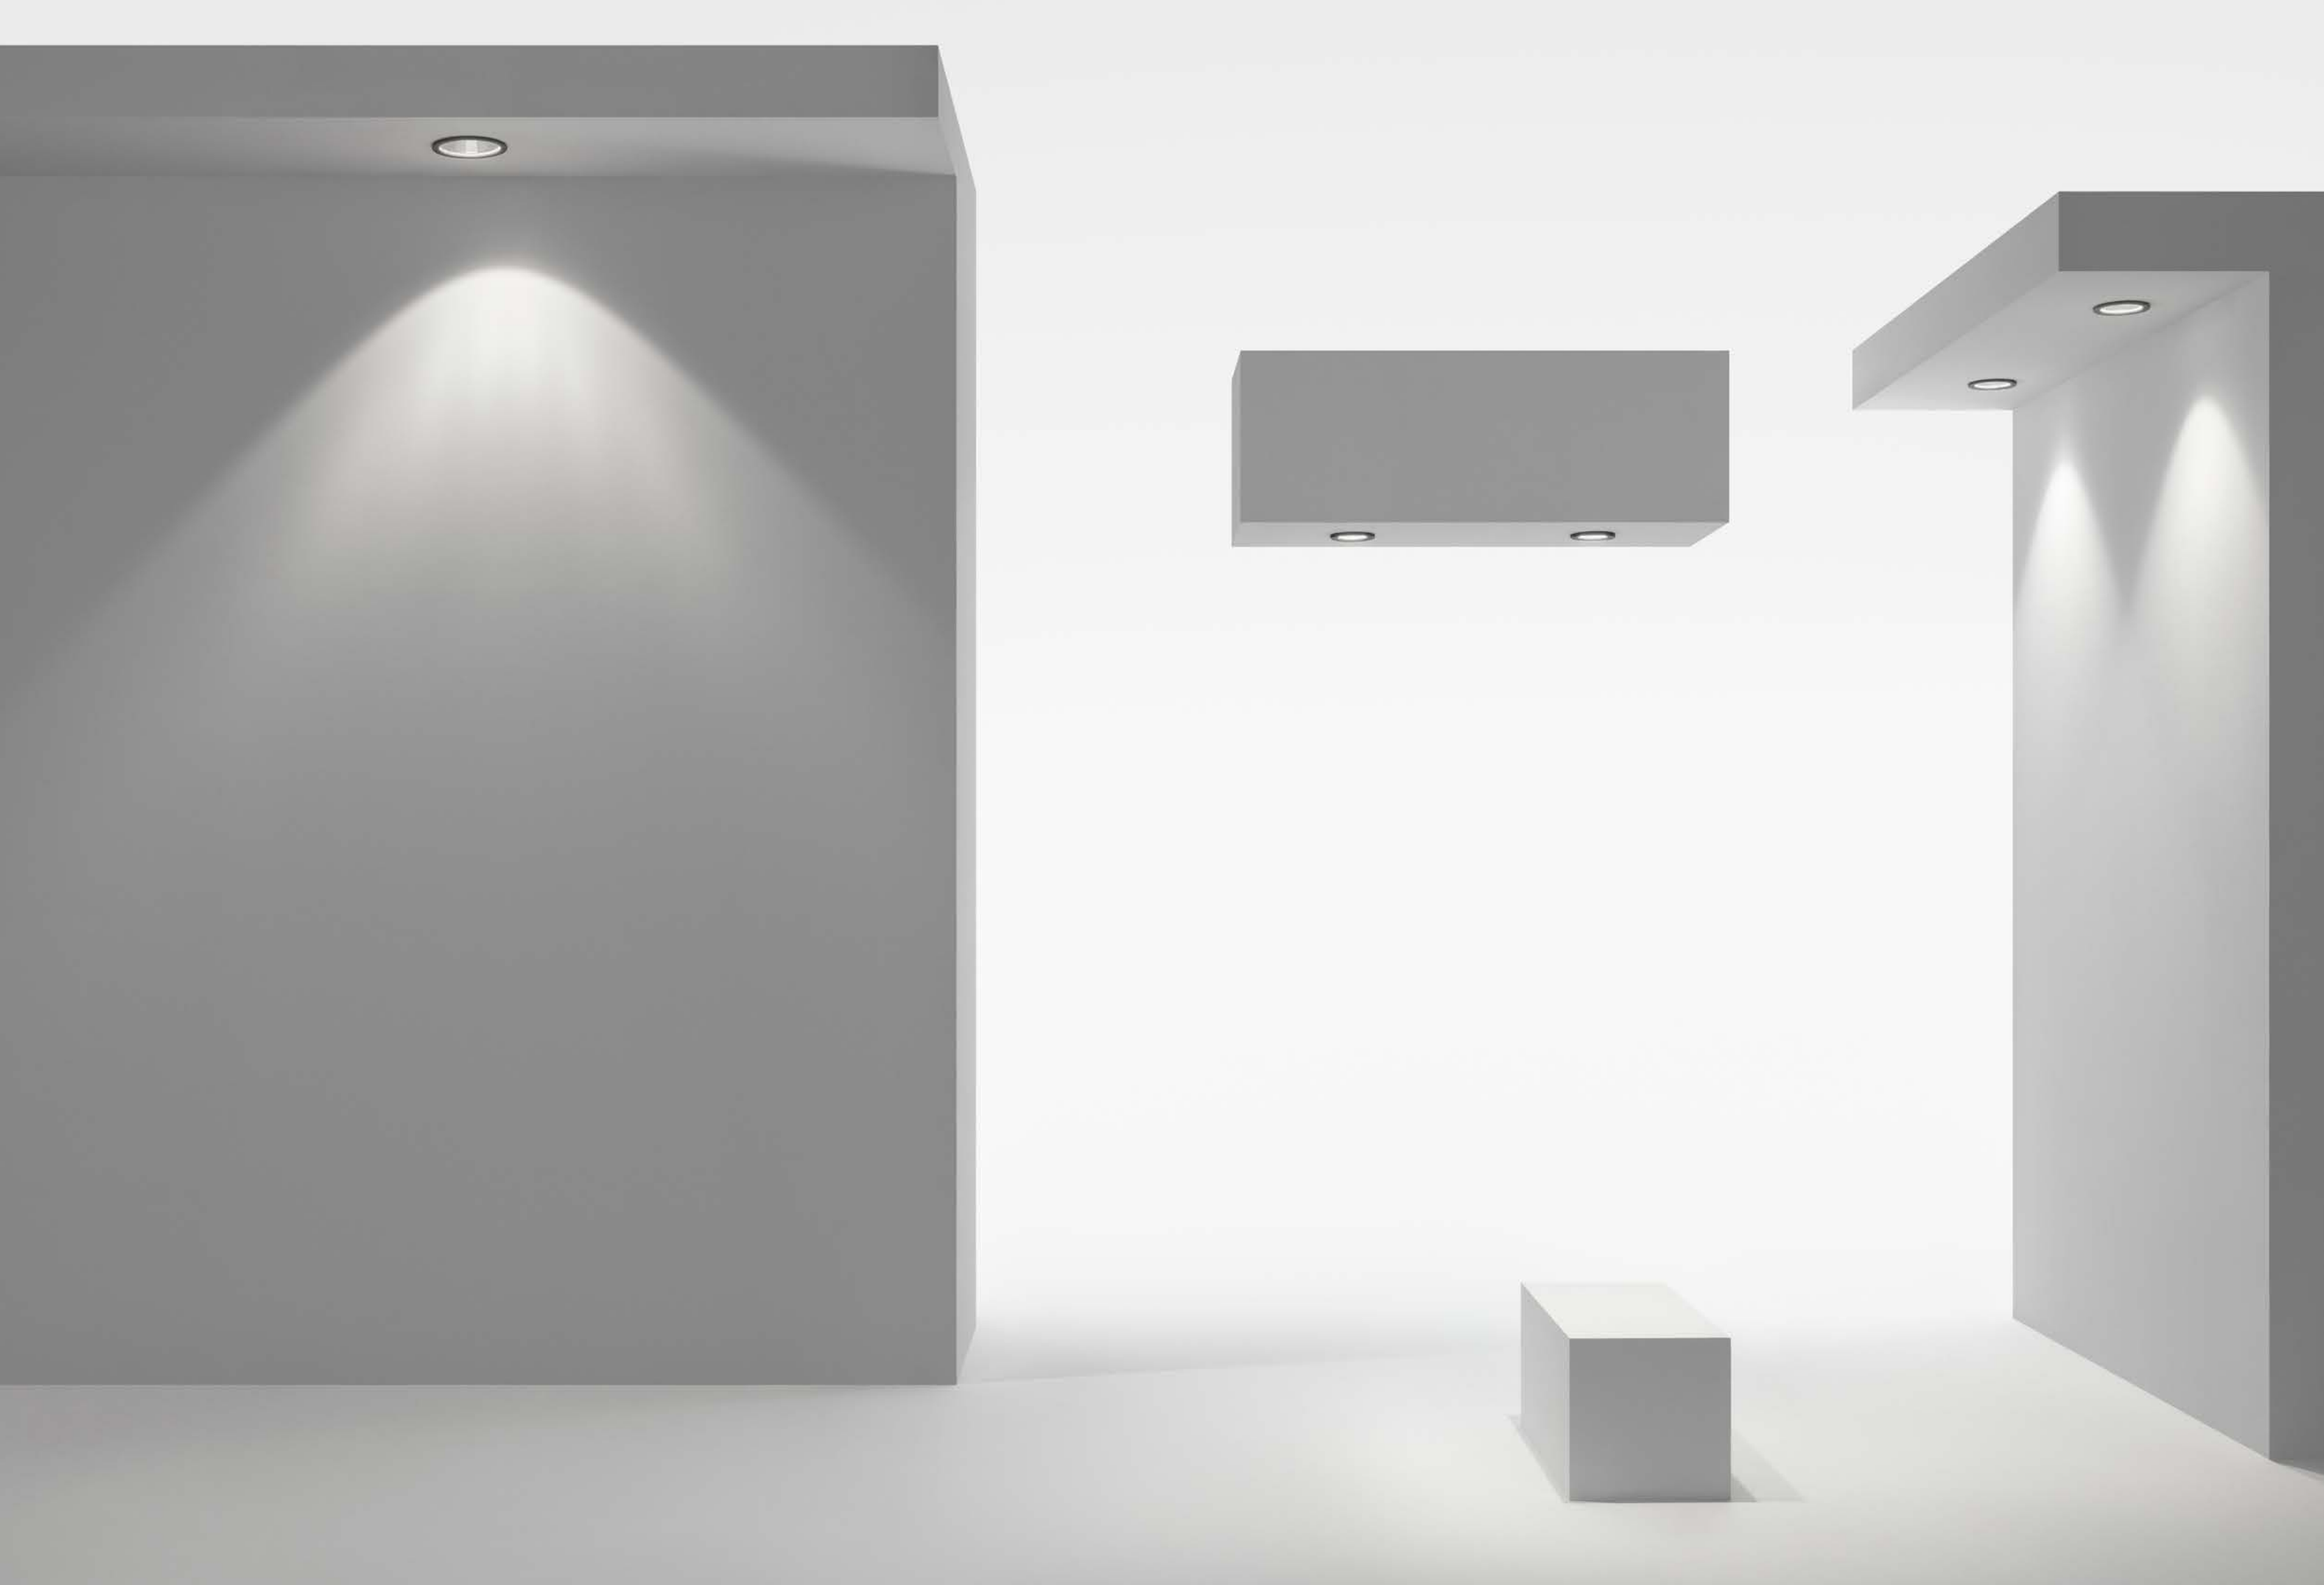

# ceiling recessed

ASTER collection

aster small

A ceiling recessed luminaire specifically designed to withstand severe outdoor environmental conditions thanks to its IP65 protection rating on the entire product (both front and back). The possibility of using a remote power supply allows the product to be extremely versatile thanks to the multiple settings of output current. The optics have been specifically designed for a downlight use and allow various declinations: from a narrow to an asymmetrical beam. The product is also available with RGBW LEDs. Available in three sizes - small, medium and large - Aster is introduced in the Basic version with 220-240V line voltage LED and Professional with remote power supply units, either ON/OFF adjustable on different output currents and dimmable.

# collection

ceiling recessed

IP65  
IK 07

4 mm flat tempered  
extra clear glass

technical dimensions  
ø 113 x h. 83 mm  
ø 149 x h. 109 mm  
ø 210 x h. 117 mm

## details

Die-cast body and closing ring made of aluminium alloy with very low copper content, which then undergo a galvanic anodizing treatment into different phases: sandblasting, surface degreasing, anodic oxidation and finally fixing. Subsequently the product is painted by a double coating in-line process (epoxy-based primer plus polyester-based dye), which allows the creation of a single thick protective layer acting as a barrier against atmospheric agents and UV rays. This, in addition to the previous anodic oxidation, allows to achieve a corrosion resistance performance, tested in spray salt chamber, far superior to the market average standards. Available with line voltage LED or with remote power supply unit.