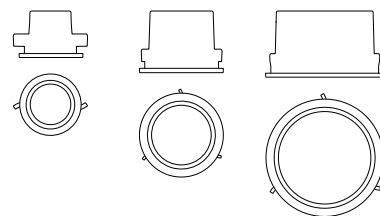

# collection

ceiling recessed

IP65  
IK 07

4 mm flat tempered  
extra clear glass

technical dimensions  
ø 113 x h. 83 mm  
ø 149 x h. 109 mm  
ø 210 x h. 117 mm

## details

Die-cast body and closing ring made of aluminium alloy with very low copper content, which then undergo a galvanic anodizing treatment into different phases: sandblasting, surface degreasing, anodic oxidation and finally fixing. Subsequently the product is painted by a double coating in-line process (epoxy-based primer plus polyester-based dye), which allows the creation of a single thick protective layer acting as a barrier against atmospheric agents and UV rays. This, in addition to the previous anodic oxidation, allows to achieve a corrosion resistance performance, tested in spray salt chamber, far superior to the market average standards. Available with line voltage LED or with remote power supply unit.