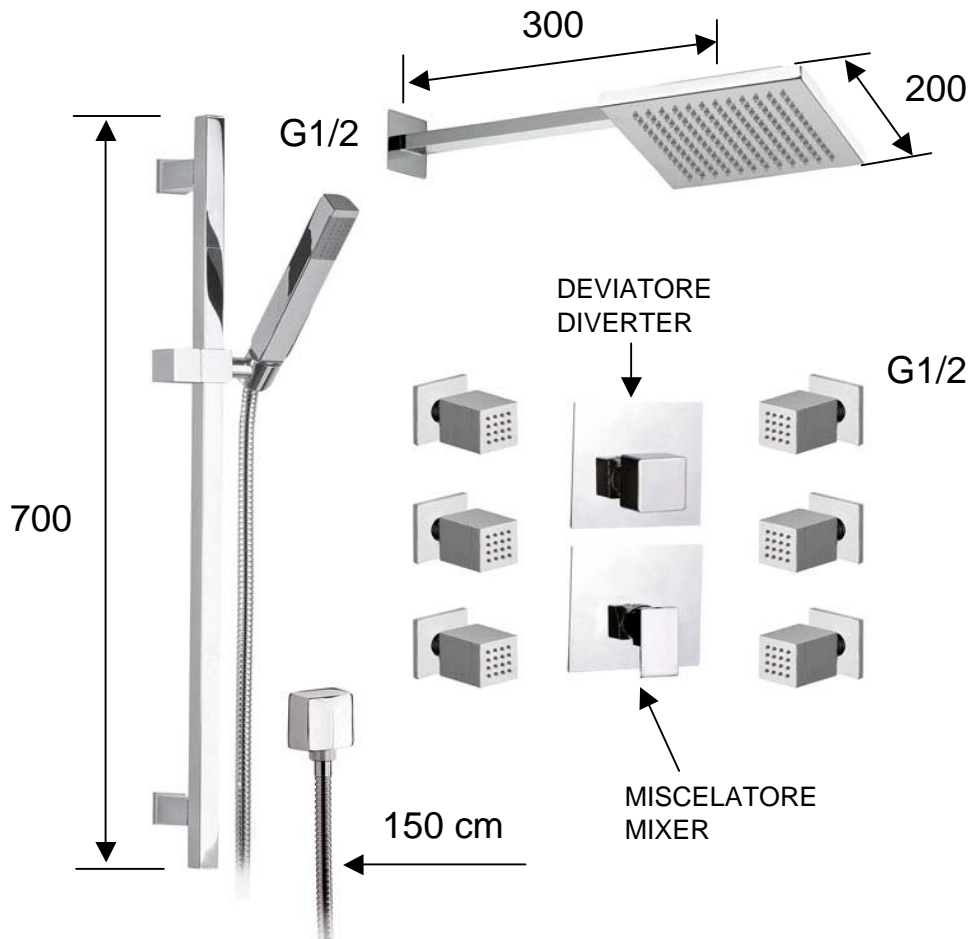

DANIEL

SCHEDA TECNICA TECHNICAL FEATURES

ART. COD.

SK 613 Z

MATERIALI / MATERIALS

OTTONE CROMATO / CHROME PLATED BRASS

CROMATURA / CHROME PLATING

UNI EN 248