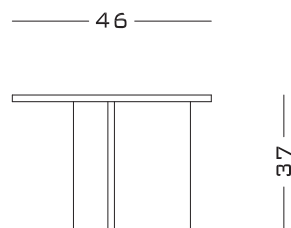

POSSIBLE CUSTOMISATION

- Height
- Diameter