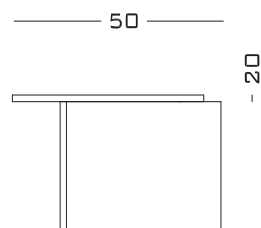

POSSIBLE CUSTOMISATION

- Height
- Diameter