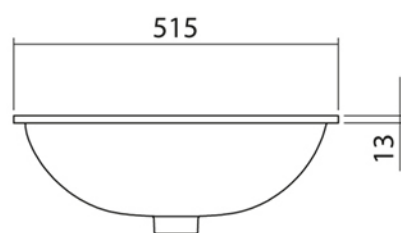

VICTORIAN Collection	
Code	Description
2010 OLD2010	Undermounted basin 480 mm White Old White
GRDN2010 OSBR2010	Decorated Garden Pattern Blue Pattern

Verona - Italy
tel. +39 045 8006917
fax. +39 045 8020111
gentry-home.com

VICTORIAN Collection	
Code	Description
2009 OLD2009	Undermounted basin 440 mm White Old White
GRDN2009 OSBR2009	Decorated Garden Pattern Blue Pattern

Verona - Italy
 tel. +39 045 8006917
 fax. +39 045 8020111
 gentry-home.com