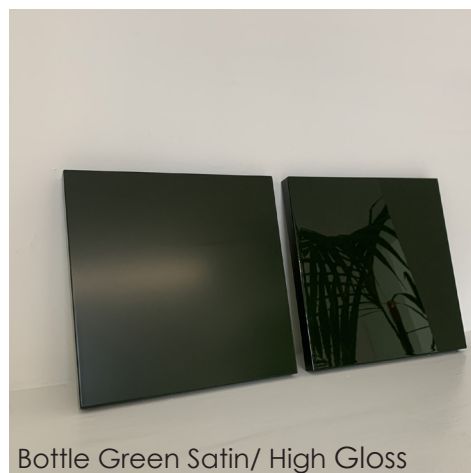

Takada Mirror

Takada Mirror

2020

Takada Mirror is a round top and bottomed mirror, made stable only by its connection to a separate, supporting arch. Both the mirror and arch are wrapped in a metal band which can be brass or any other metal finish. The back of the mirror and the two sides of the arch can be upholstered in fabric or lacquered in any RAL colour.

POSSIBLE CUSTOMISATION

- Support panel height
- Support panel width
- Mirror height
- Mirror width

SECOLO

Metal Finishes

Satin Aluminium / Polished Aluminium

Satin Brass / Polished Brass

Satin Champagne / Polished Champagne

Satin Bronze / Polished Bronze

Lacquered Wood

Window Grey Satin/ High Gloss

Azure Blue Satin/ High Gloss

Mahogany Brown Satin/ High Gloss

Strawberry Red Satin/ High Gloss

Maize Satin/ High Gloss

Bottle Green Satin/ High Gloss

Pearl Orange Satin/ High Gloss

Red Violet Satin/ High Gloss

Upholstery Standard Collection

Velvet

100% CO

Coco

50% CO, 3% LI, 15% PL, 28% VI

Colour samples are an indication only and do not replace the use of real samples when ordering, since it is impossible to guarantee a screen reproduction identical to the original.