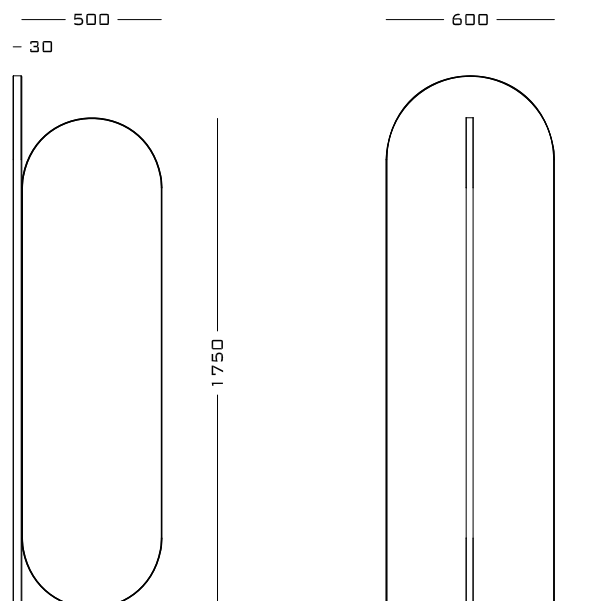

Takada Mirror

Takada Mirror

2020

Takada Mirror is a round top and bottomed mirror, made stable only by its connection to a separate, supporting arch. Both the mirror and arch are wrapped in a metal band which can be brass or any other metal finish. The back of the mirror and the two sides of the arch can be upholstered in fabric or lacquered in any RAL colour.

Wood and metal construction with the option for upholstery or lacquering. Glass mirror with metal frame. Felt glides.

53 x 60 x 190 H cm

Finishes

Wood Finishes

- Lacquered High Gloss (Any RAL colour)
- Lacquered Matt (Any RAL colour)

POSSIBLE CUSTOMISATION

- Support panel height
- Support panel width
- Mirror height
- Mirror width

SECOLO

Metal Finishes

Satin Aluminium / Polished Aluminium

Satin Brass / Polished Brass

Satin Champagne / Polished Champagne