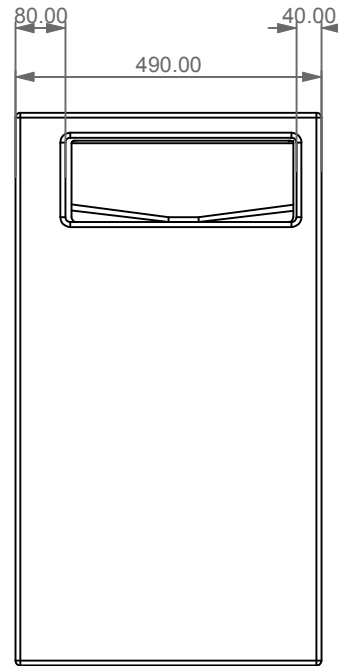

GSG

CERAMIC DESIGN

Lavabo a colonna centro stanza Glass
 cm 120 con bacino in vetro
 Glass column Washbasin free standing
 cm 120 with glass float

FRONT

LEFT

TOP

Designation
 Lavabo a colonna centro stanza Glass
 cm 120 con bacino in vetro
 Glass column Washbasin free standing
 cm 120 with glass float

Scale
 1:10

cod. GLLACOL120FS

GSG

CERAMIC DESIGN

This drawing including the respected data may neither be duplicated nor modified nor altered without the consent of GSG Ceramic Design. The use of the data/technical drawings take place at users own risk and under exclusion of any liability of GSG Ceramic Design. The dimensions are not binding; products are subject to changes. Measurement shown may be subjected to small variations or are indicative.