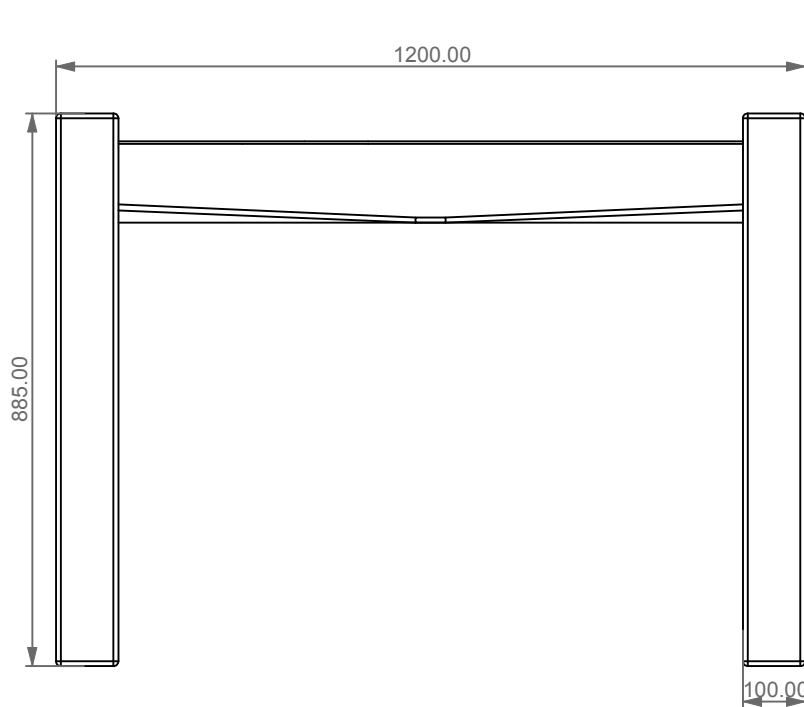

GSG

CERAMIC DESIGN

Lavabo a colonna centro stanza Glass
 cm 120 con bacino in vetro
 Glass column Washbasin free standing
 cm 120 with glass float

FRONT

LEFT

TOP

Designation
 Lavabo a colonna centro stanza Glass
 cm 120 con bacino in vetro
 Glass column Washbasin free standing
 cm 120 with glass float

Scale
 1:10

cod. GLLACOL120FS

GSG

CERAMIC DESIGN

This drawing including the respected data may neither be duplicated nor modified nor altered without the consent of GSG Ceramic Design. The use of the data/technical drawings take place at users own risk and under exclusion of any liability of GSG Ceramic Design. The dimensions are not binding; products are subject to changes. Measurement shown may be subjected to small variations or are indicative.