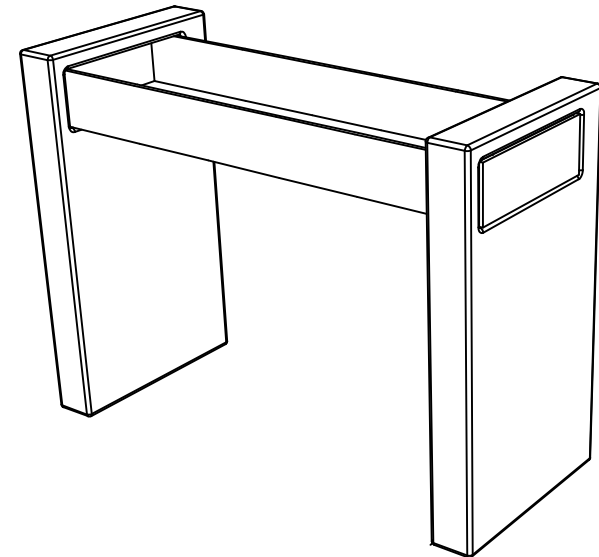

GSG

CERAMIC DESIGN

Lavabo a colonna centro stanza Glass
 cm 120 con bacino in vetro
 Glass column Washbasin free standing
 cm 120 with glass float

FRONT

LEFT

TOP

Designation
 Lavabo a colonna centro stanza Glass
 cm 120 con bacino in vetro
 Glass column Washbasin free standing
 cm 120 with glass float

Scale
 1:10

cod. GLLACOL120FS

GSG

CERAMIC DESIGN

This drawing including the respected data may neither be duplicated nor modified nor altered without the consent of GSG Ceramic Design. The use of the data/technical drawings take place at users own risk and under exclusion of any liability of GSG Ceramic Design. The dimensions are not binding; products are subject to changes. Measurement shown may be subjected to small variations or are indicative.