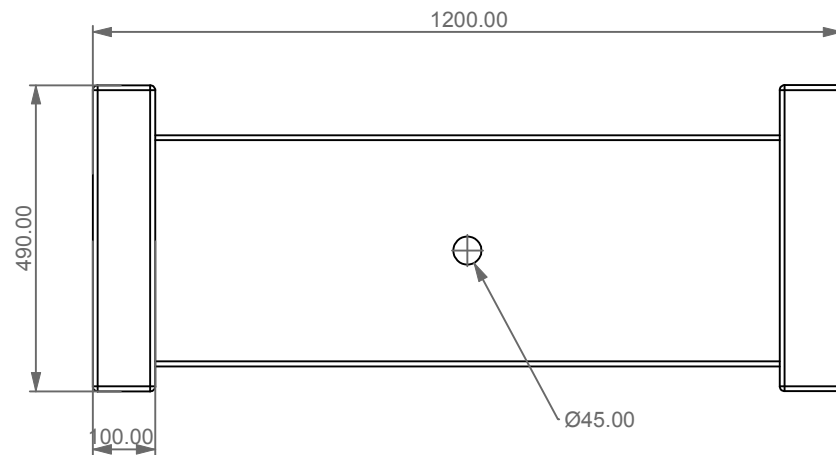

GSG

CERAMIC DESIGN

Lavabo a colonna centro stanza Glass
 cm 120 con bacino in vetro
 Glass column Washbasin free standing
 cm 120 with glass float

FRONT

LEFT

TOP

Designation
 Lavabo a colonna centro stanza Glass
 cm 120 con bacino in vetro
 Glass column Washbasin free standing
 cm 120 with glass float

Scale
 1:10

cod. GLLACOL120FS

GSG

CERAMIC DESIGN

This drawing including the respected data may neither be duplicated nor modified nor altered without the consent of GSG Ceramic Design. The use of the data/technical drawings take place at users own risk and under exclusion of any liability of GSG Ceramic Design. The dimensions are not binding; products are subject to changes. Measurement shown may be subjected to small variations or are indicative.