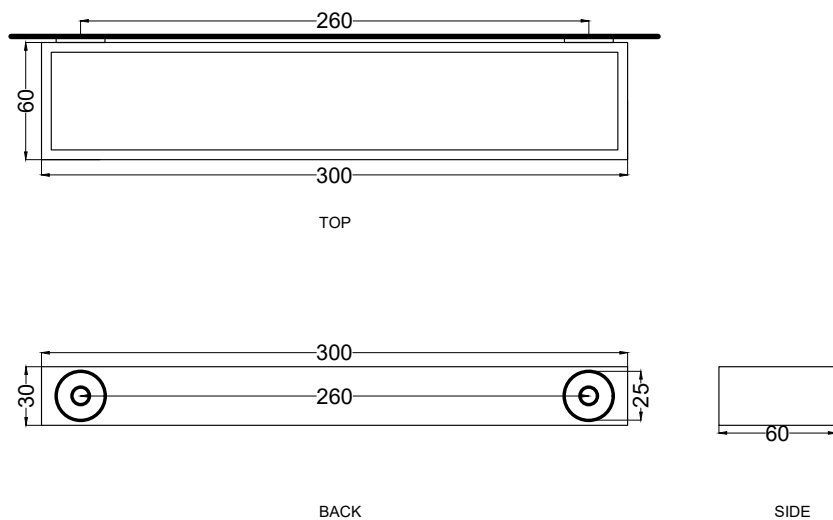

ACPR30

barra porta asciugamani
towel rail

cielo
handmade in Italy

FINITURE STRUTTURA

FRAMEWORK FINISHES

verniciature_coatings

- Nero Matt
- Bronzo Spazzolato
- Cromo/Chrome
- Cemento

NOTE/NOTES

Struttura in acciaio verniciato
Frame made of painted stainless steel

Non è possibile installare gli accessori all'interno delle docce
It is not possible to install accessories inside the showers

Novembre 2020

ATTENZIONE:

Tutte le misure possono presentare leggere differenze rispetto ai pezzi reali in considerazione delle caratteristiche del prodotto. L'azienda si riserva di cambiare schede tecniche e caratteristiche di funzionamento degli articoli in ogni momento e senza necessità di preavviso.

ATTENTION:

All measure can show some little difference in respect of the real items, following typical characteristics of production. The company reserves the right to change any technical specifications/dimension and/or operating characteristics of the products at any time and without giving notice.