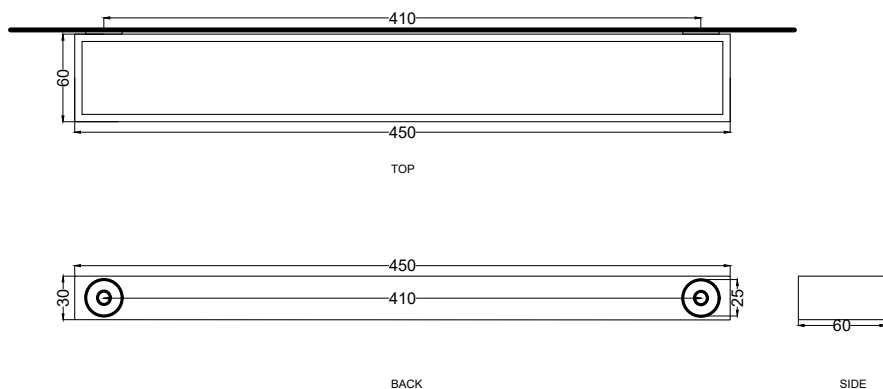

ACPR45

barra porta asciugamani
towel rail

cielo
handmade in Italy

FINITURE STRUTTURA

FRAMEWORK FINISHES

verniciature_coatings

- Nero Matt
- Bronzo Spazzolato
- Cromo/Chrome
- Cemento

NOTE/NOTES

Struttura in acciaio verniciato
Frame made of painted stainless steel

Non è possibile installare gli accessori all'interno delle docce
It is not possible to install accessories inside the showers

Novembre 2020

ATTENZIONE:

Tutte le misure possono presentare leggere differenze rispetto ai pezzi reali in considerazione delle caratteristiche del prodotto. L'azienda si riserva di cambiare schede tecniche e caratteristiche di funzionamento degli articoli in ogni momento e senza necessità di preavviso.

ATTENTION:

All measure can show some little difference in respect of the real items, following typical characteristics of production. The company reserves the right to change any technical specifications/dimension and/or operating characteristics of the products at any time and without giving notice.