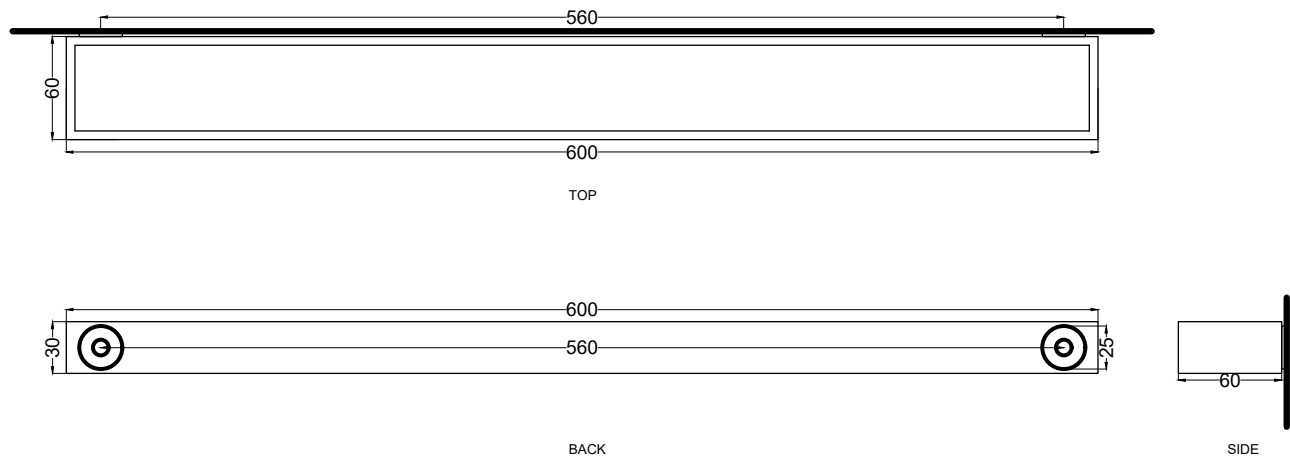

ACPR60

barra porta asciugamani
towel rail

cielo
handmade in Italy

FINITURE STRUTTURA

FRAMEWORK FINISHES

verniciature_coatings

- Nero Matt
- Bronzo Spazzolato
- Cromo/Chrome
- Cemento

NOTE/NOTES

Struttura in acciaio verniciato
Frame made of painted stainless steel

Non è possibile installare gli accessori all'interno delle docce
It is not possible to install accessories inside the showers

Novembre 2020

ATTENZIONE:

Tutte le misure possono presentare leggere differenze rispetto ai pezzi reali in considerazione delle caratteristiche del prodotto. L'azienda si riserva di cambiare schede tecniche e caratteristiche di funzionamento degli articoli in ogni momento e senza necessità di preavviso.

ATTENTION:

All measure can show some little difference in respect of the real items, following typical characteristics of production. The company reserves the right to change any technical specifications/dimension and/or operating characteristics of the products at any time and without giving notice.