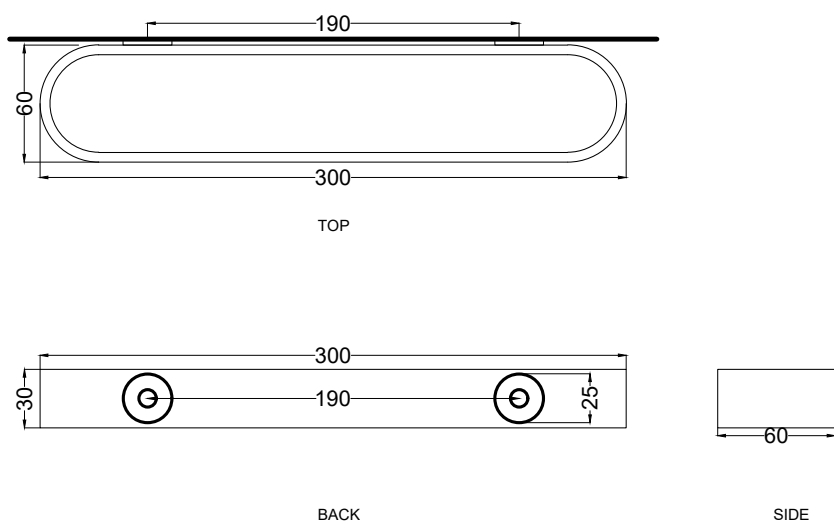

ATTENZIONE:

Tutte le misure possono presentare leggere differenze rispetto ai pezzi reali in considerazione delle caratteristiche del prodotto. L'azienda si riserva di cambiare schede tecniche e caratteristiche di funzionamento degli articoli in ogni momento e senza necessità di preavviso.

ATTENTION:

All measure can show some little difference in respect of the real items, following typical characteristics of production. The company reserves the right to change any technical specifications/dimension and/or operating characteristics of the products at any time and without giving notice.