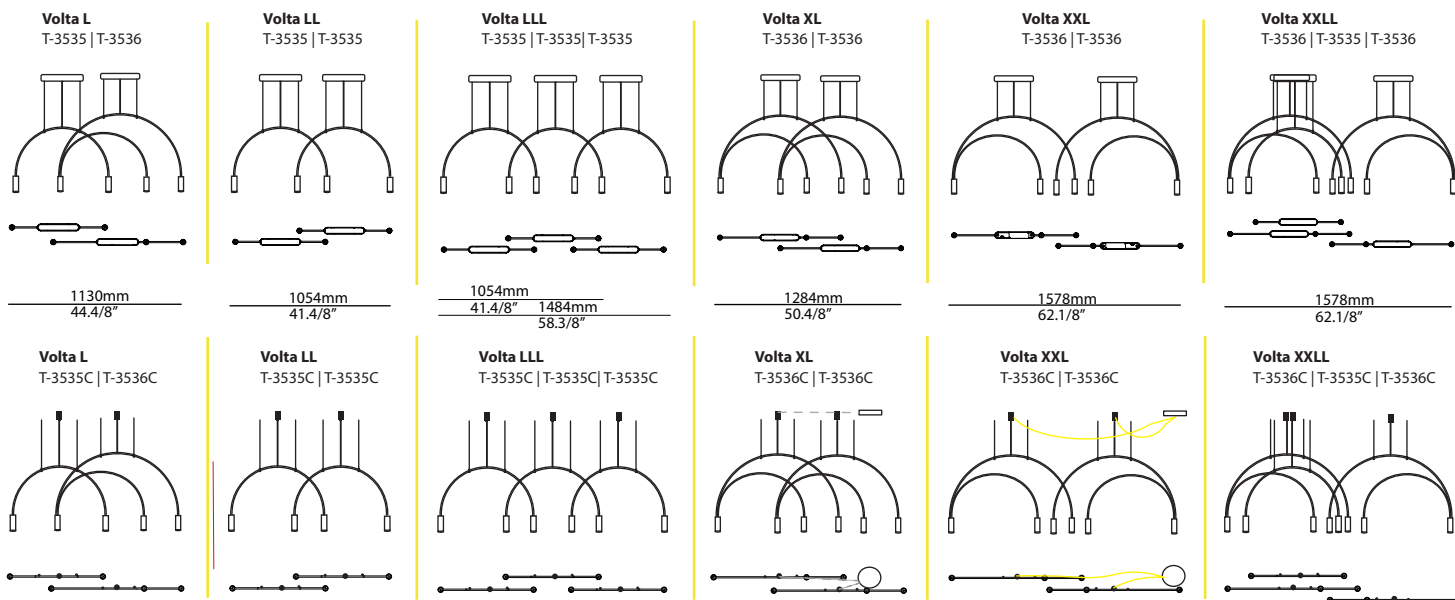

Create your design combining two models.

Pictures above might not show the specified dimensions or material. They are for illustration purposes only.

Ordering information

Product Code	Lamp
T-3535-M	LED 2x6,4W (3000 °K / Ang. 120° / >80 CRI /350mA) Universal Voltage (included) Typ 2x550 lumens / Dimmable Triac A
T-3535-W	LED 2x6,4W (2700 °K / Ang. 120° / >80 CRI /350mA) Universal Voltage (included) Typ 2x415 lumens / Dimmable Triac A

Ordering information

Product Code	Lamp
T-3535C-M	LED 2x6,4W (3000 °K / Ang. 120° / >80 CRI /350mA) Universal Voltage (included) Typ 2x550 lumens / Dimmable Triac A
T-3535C-W	LED 2x6,4W (2700 °K / Ang. 120° / >80 CRI /350mA) Universal Voltage (included) Typ 2x415 lumens / Dimmable Triac A