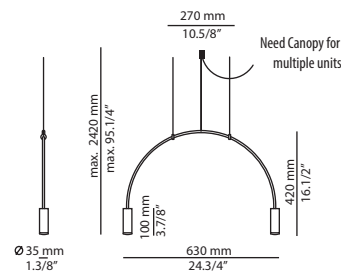

Ordering information

Product Code	Lamp
T-3535C-M	LED 2x6,4W (3000 °K / Ang. 120° / >80 CRI /350mA) Universal Voltage (included) Typ 2x550 lumens / Dimmable Triac A
T-3535C-W	LED 2x6,4W (2700 °K / Ang. 120° / >80 CRI /350mA) Universal Voltage (included) Typ 2x415 lumens / Dimmable Triac A

Finish Body	
26 BLK	Black
CUSTOM	(see below)

Finish Head	
26 BLK	Black
61 S GLD	Satin Gold
CUSTOM	(see below)