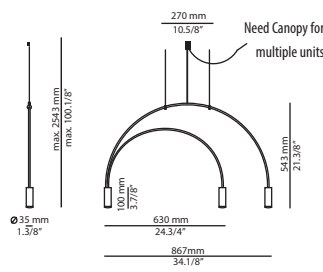

Product Code	Lamp
T-3536C-M	LED 3x6,4W (3000 °K / Ang. 120° / >80 CRI /350mA) Universal Voltage (included) Typ 3x550 lumens / Dimmable Triac A
T-3536C-W	LED 3x6,4W (2700 °K / Ang. 120° / >80 CRI /350mA) Universal Voltage (included) Typ 3x415 lumens / Dimmable Triac A

Finish Body	
26 BLK	Black
CUSTOM	(see below)

Finish Head	
26 BLK	Black
61 S GLD	Satin Gold
CUSTOM	(see below)