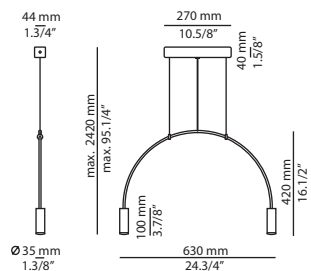

pendant

Date	Type
Project	
Location	
Model #	Quantity
Specifier	

Description

Suspension lamp with a curved metallic body, cylindrical aluminium heads and acrylic (PMMA) lens diffusers. Transparent nylon cables. Adjustable height.

Create your design combining two models.

Pictures above might not show the specified dimensions or material. They are for illustration purposes only.

Ordering information

Product Code	Lamp
T-3535-M	LED 2x6,4W (3000 °K / Ang. 120° / >80 CRI /350mA) Universal Voltage (included) Typ 2x550 lumens / Dimmable Triac A
T-3535-W	LED 2x6,4W (2700 °K / Ang. 120° / >80 CRI /350mA) Universal Voltage (included) Typ 2x415 lumens / Dimmable Triac A

Finish Body

- 26 BLK Black
- CUSTOM (see below)

Finish Head

- 26 BLK Black
- 61 S GLD Satin Gold
- CUSTOM (see below)

Product Code	Lamp
T-3536-M	LED 3x6,4W (3000 °K / Ang. 120° / >80 CRI /350mA) Universal Voltage (included) Typ 3x550 lumens / Dimmable Triac A
T-3536-W	LED 3x6,4W (2700 °K / Ang. 120° / >80 CRI /350mA) Universal Voltage (included) Typ 3x415 lumens / Dimmable Triac A

Finish Body	
26 BLK	Black
CUSTOM	(see below)

Finish Head	
26 BLK	Black
61 S GLD	Satin Gold
CUSTOM	(see below)

Product Code	Lamp
T-3536C-M	LED 3x6,4W (3000 °K / Ang. 120° / >80 CRI /350mA) Universal Voltage (included) Typ 3x550 lumens / Dimmable Triac A
T-3536C-W	LED 3x6,4W (2700 °K / Ang. 120° / >80 CRI /350mA) Universal Voltage (included) Typ 3x415 lumens / Dimmable Triac A