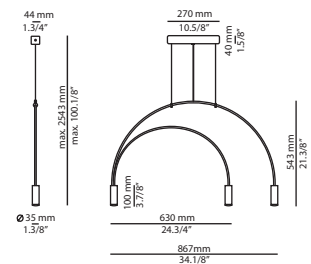

Finish

- ☐ 26 BLK Black
- ☐ 61 S GLD Satin Gold
- ☐ CUSTOM (see below)