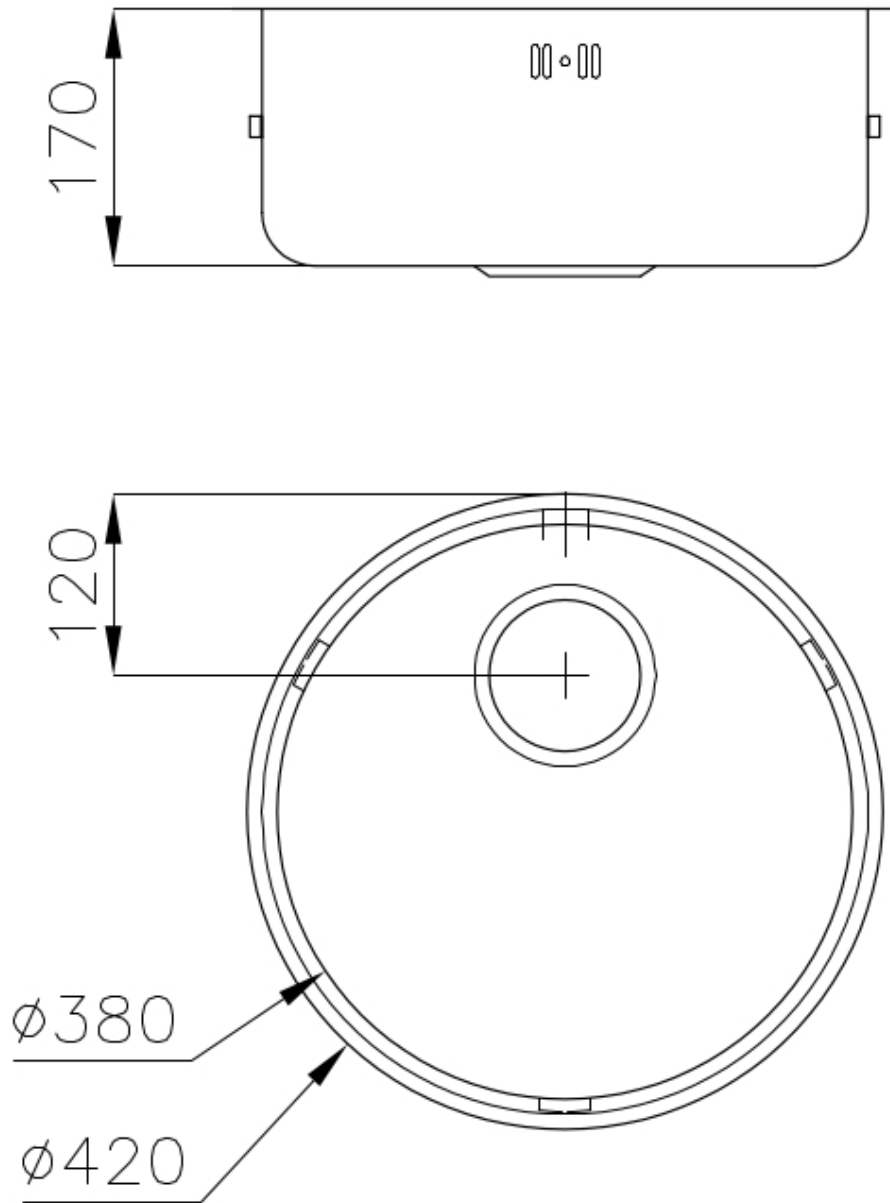

TECHNICAL DATA