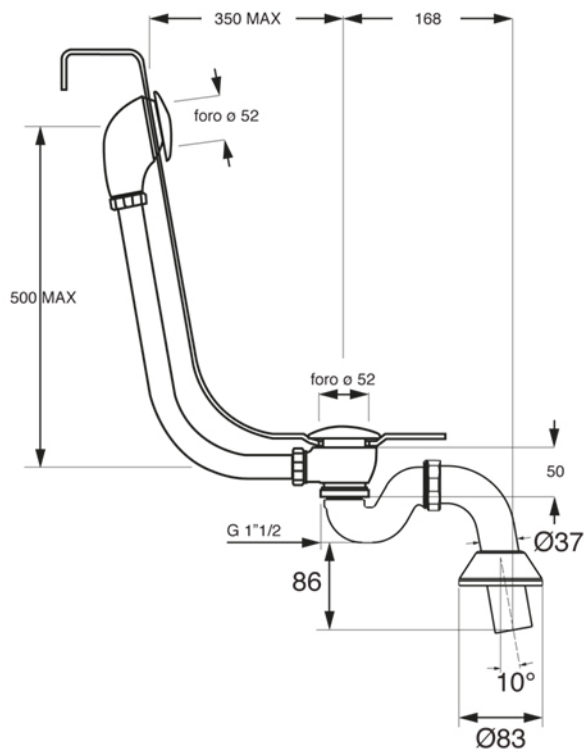

ACRYLIC BATHTUB Collection	
Code	Description
9345	Acrylic bathtub 1640mm White

Verona - Italy
 tel. +39 045 8006917
 fax. +39 045 8020111
 gentry-home.com

ACRYLIC BATHTUB Collection	
Code	Description
9346	Acrylic bathtub 1770mm White

Verona - Italy
 tel. +39 045 8006917
 fax. +39 045 8020111
 gentry-home.com

ACRYLIC BATHTUB Collection	
Code	Description
0200-C 0201-I/N/O/OR 0201-B/ND/R	<p>Traditional bath waste with drain stopper up and down, overflow complete with exposed pipes for floor connector and siphon</p> <p>Chrome Incalux, Nickel, Dark Gold, Rose Gold Bronze, Dark Nickel, Copper</p>