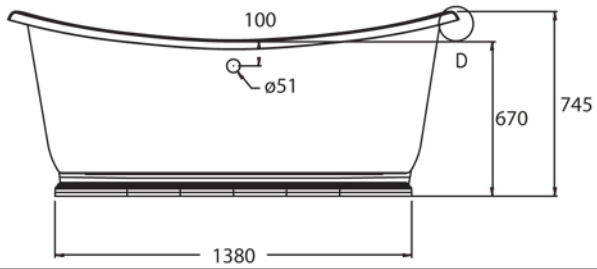

ACRYLIC BATHTUB Collection	
Code	Description
9345	Acrylic bathtub 1640mm White

Verona - Italy
 tel. +39 045 8006917
 fax. +39 045 8020111
 gentry-home.com

ACRYLIC BATHTUB Collection	
Code	Description
9346	Acrylic bathtub 1770mm White

Verona - Italy
 tel. +39 045 8006917
 fax. +39 045 8020111
 gentry-home.com

ACRYLIC BATHTUB Collection	
Code	Description
0200-C 0201-I/N/O/OR 0201-B/ND/R	<p>Traditional bath waste with drain stopper up and down, overflow complete with exposed pipes for floor connector and siphon</p> <p>Chrome Incalux, Nickel, Dark Gold, Rose Gold Bronze, Dark Nickel, Copper</p>