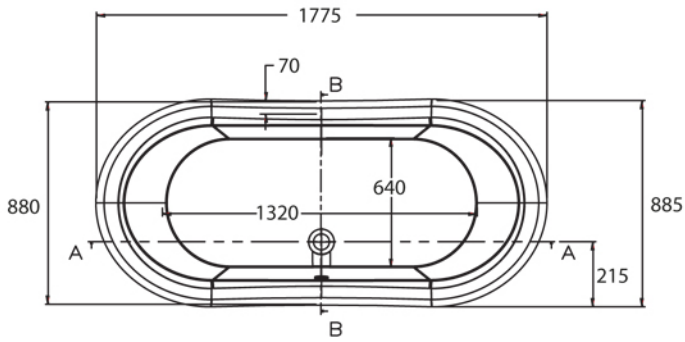

ACRYLIC BATHTUB Collection	
Code	Description
9345	Acrylic bathtub 1640mm White

Verona - Italy
 tel. +39 045 8006917
 fax. +39 045 8020111
 gentry-home.com

ACRYLIC BATHTUB Collection	
Code	Description
9346	Acrylic bathtub 1770mm White

Verona - Italy
 tel. +39 045 8006917
 fax. +39 045 8020111
 gentry-home.com

ACRYLIC BATHTUB Collection	
Code	Description
0200-C 0201-I/N/O/OR 0201-B/ND/R	<p>Traditional bath waste with drain stopper up and down, overflow complete with exposed pipes for floor connector and siphon</p> <p>Chrome Incalux, Nickel, Dark Gold, Rose Gold Bronze, Dark Nickel, Copper</p>