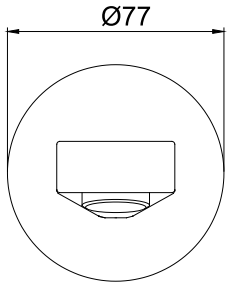

ANKASTRE LAVABO BATARYALARI CONCEALED BASIN MIXERS

Ürün Kodu : 102167608-YY / 102167608ST-YY - NITA Ankastr Lavabo Bataryası Sıva Üstü Grubu - Çift Rozet (İhracat Kodu: 102167608EX-YY / 102167608STEX-YY)
Product Code: 102167608-YY / 102167608ST-YY - NITA Concealed Basin Mixer Surface Mounted Group - Double Rosette (Export Code: 102167608EX-YY / 102167608STEX-YY)
*Localization product codes are available.