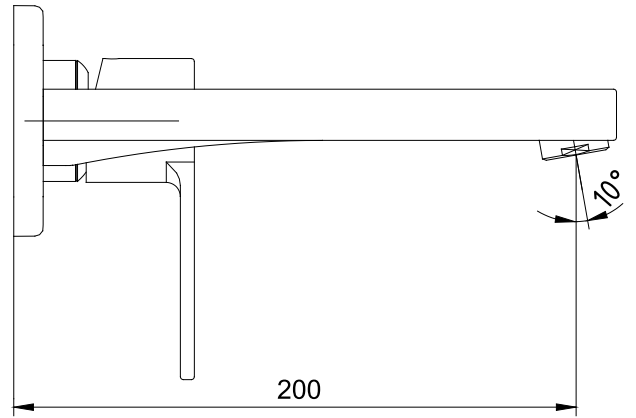

ANKASTRE LAVABO BATARYALARI CONCEALED BASIN MIXERS

Ürün Kodu : 102167608-YY / 102167608ST-YY - NITA Ankastr Lavabo Bataryası Sıva Üstü Grubu - Çift Rozet (İhracat Kodu: 102167608EX-YY / 102167608STEX-YY)
Product Code: 102167608-YY / 102167608ST-YY - NITA Concealed Basin Mixer Surface Mounted Group - Double Rosette (Export Code: 102167608EX-YY / 102167608STEX-YY)
*Localization product codes are available.