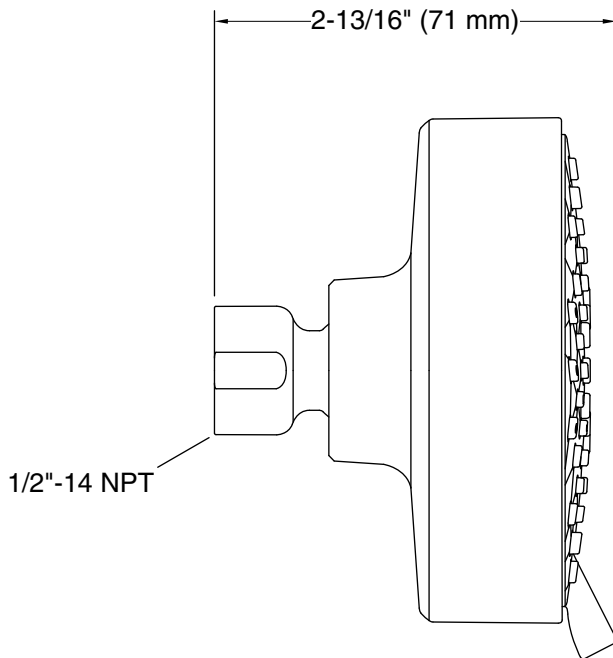

Features

- Showerhead features contemporary design.
- Advanced spray engine provides three alternate experiences: wide coverage, intense drenching, and targeted spray.
- Wide coverage spray produces an encompassing spray for everyday use.
- Intense drenching spray delivers a forceful spray ideal for rinsing soap from hair.
- Targeted spray is a focused stream for targeting sore muscles or use as a utility spray.
- Simple thumb tab allows for a smooth transition between sprays.
- Spray nozzles cover full area of sprayhead.
- MasterClean™ sprayface is easy-to-clean.
- 1.75 gpm (gallons per minute) showerhead flow rate.
- 1/2" NPT connection.

Recommended Products/Accessories

K-7395 Shower Arm and Flange
K-7397 Shower Arm and Flange
K-23723 Faucet cleaner

Codes/Standards

ASME A112.18.1/CSA B125.1
DOE - Energy Policy Act 1992
EPA WaterSense®
California Energy Commission (CEC)

Technical Information

All product dimensions are nominal.

Showerhead/Body Spray:

Rated maximum flow: 1.75 gal/min (6.6 l/min)

Pressure: 45 psi (3.1 bar)

Notes

Install this product according to the installation instructions.