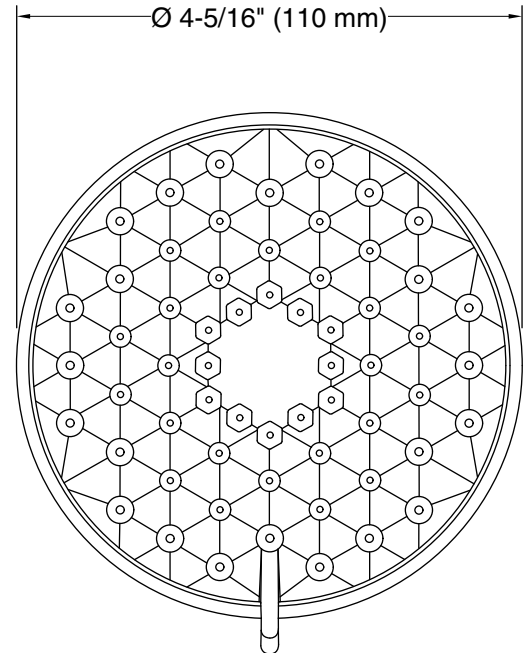

Features

- Showerhead features contemporary design.
- Advanced spray engine provides three alternate experiences: wide coverage, intense drenching, and targeted spray.
- Wide coverage spray produces an encompassing spray for everyday use.
- Intense drenching spray delivers a forceful spray ideal for rinsing soap from hair.
- Targeted spray is a focused stream for targeting sore muscles or use as a utility spray.
- Simple thumb tab allows for a smooth transition between sprays.
- Spray nozzles cover full area of sprayhead.
- MasterClean™ sprayface is easy-to-clean.
- 1.75 gpm (gallons per minute) showerhead flow rate.
- 1/2" NPT connection.

Recommended Products/Accessories

K-7395 Shower Arm and Flange
K-7397 Shower Arm and Flange
K-23723 Faucet cleaner

Codes/Standards

ASME A112.18.1/CSA B125.1
DOE - Energy Policy Act 1992
EPA WaterSense®
California Energy Commission (CEC)

Technical Information

All product dimensions are nominal.

Showerhead/Body Spray:

Rated maximum flow: 1.75 gal/min (6.6 l/min)

Pressure: 45 psi (3.1 bar)

Notes

Install this product according to the installation instructions.