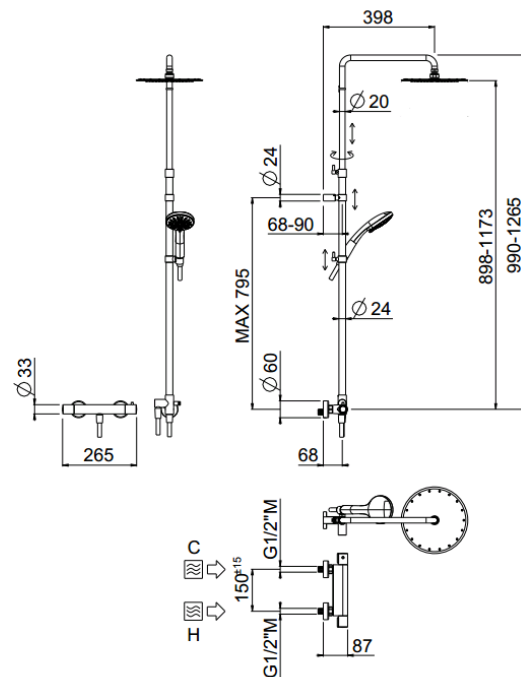

Rigoletto telescopic exposed

Rigoletto telescopic exposed, Stick shower head
00-1837-N-CR

TECHNICAL INFORMATION

Bridge telescopic shower column with integrated diverter, turning bar with adjustable mounting. One way exposed thermostatic mixer. Non-liming inspectable round shower head Ø250 in ABS. ABS non-liming 3 jets shower. Smooth double anti-torsion PVC flexible hose, cm 150. CHROME

Flow rate:
x rubinetto

PICTURE

SPARE PARTS

ORIC031
T°

ORIC021
vitone
screw down

FEATURES

rain jet

central jet

side jet

double anti-torsion

adjustable
telescopic shower
column

inspectable
round

TECHNICAL DRAWING

FINISHINGS