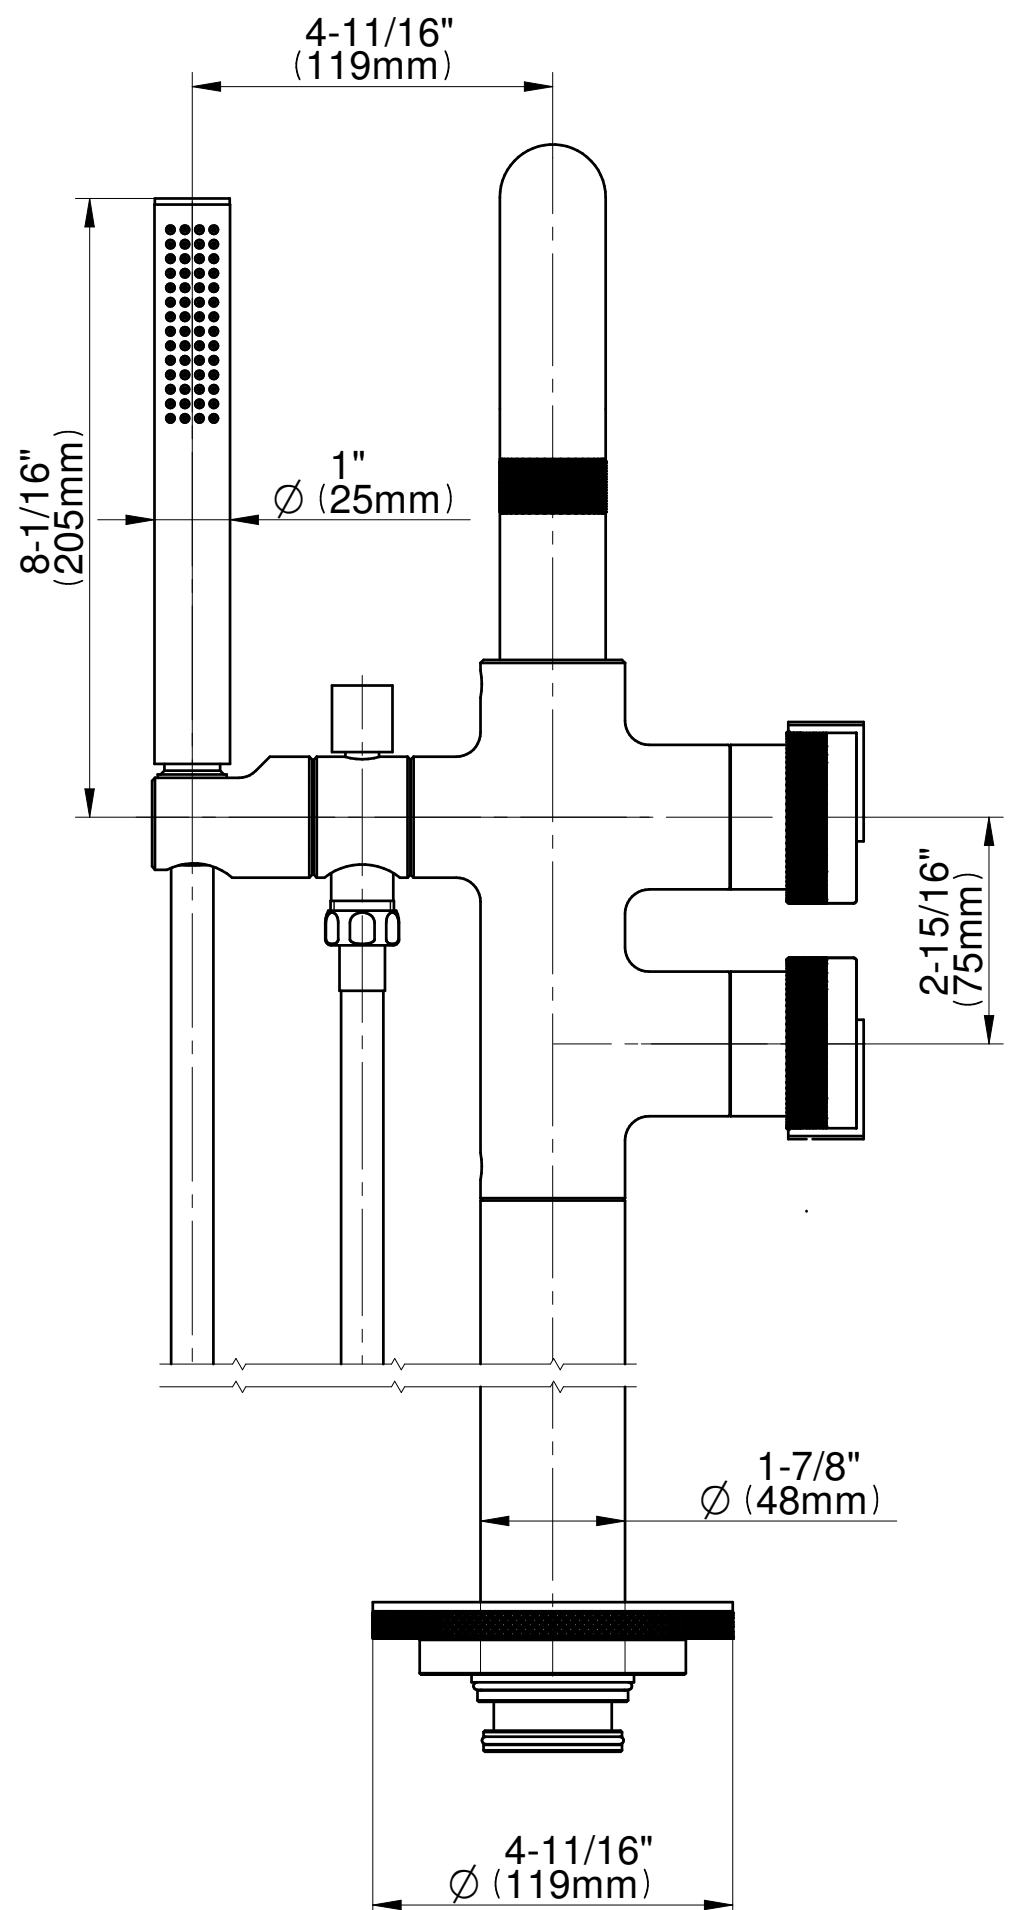

# E-11557-\*\*\*-L1\*\*-\*\*-T

## MOD+ Series

Works with rough E-I045