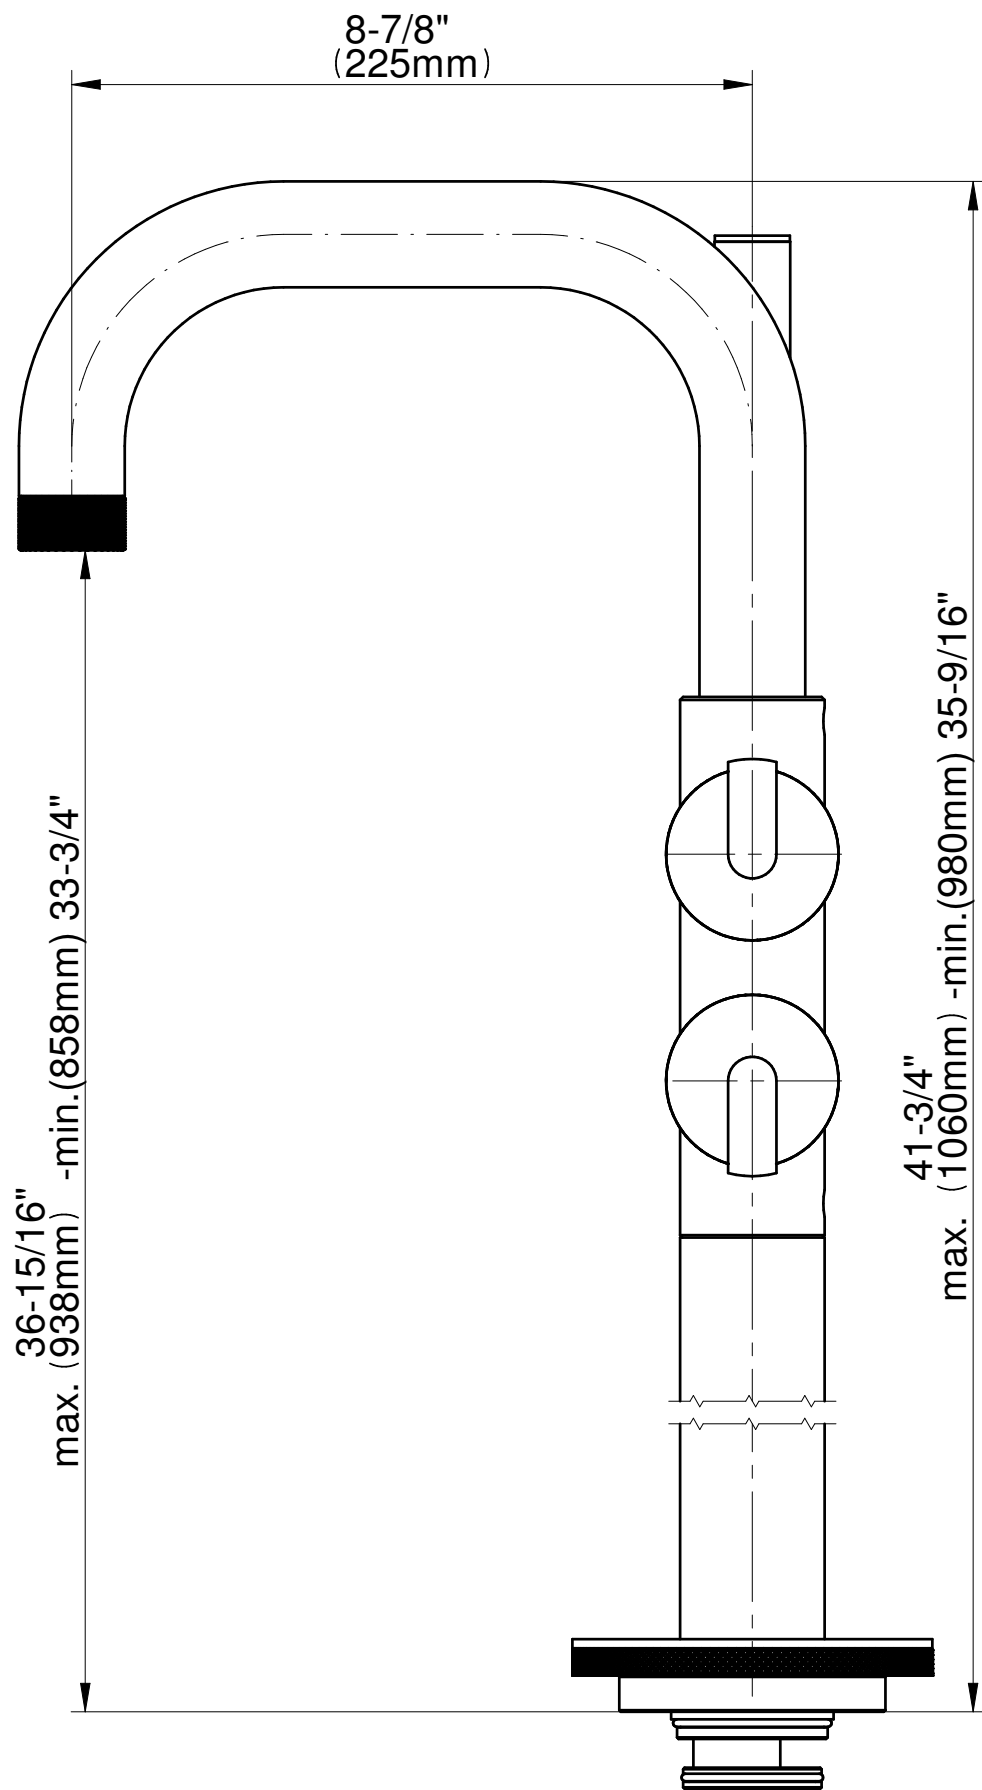

# E-11557-\*\*\*-L1\*\*-\*\*-T

## MOD+ Series

Works with rough E-I045