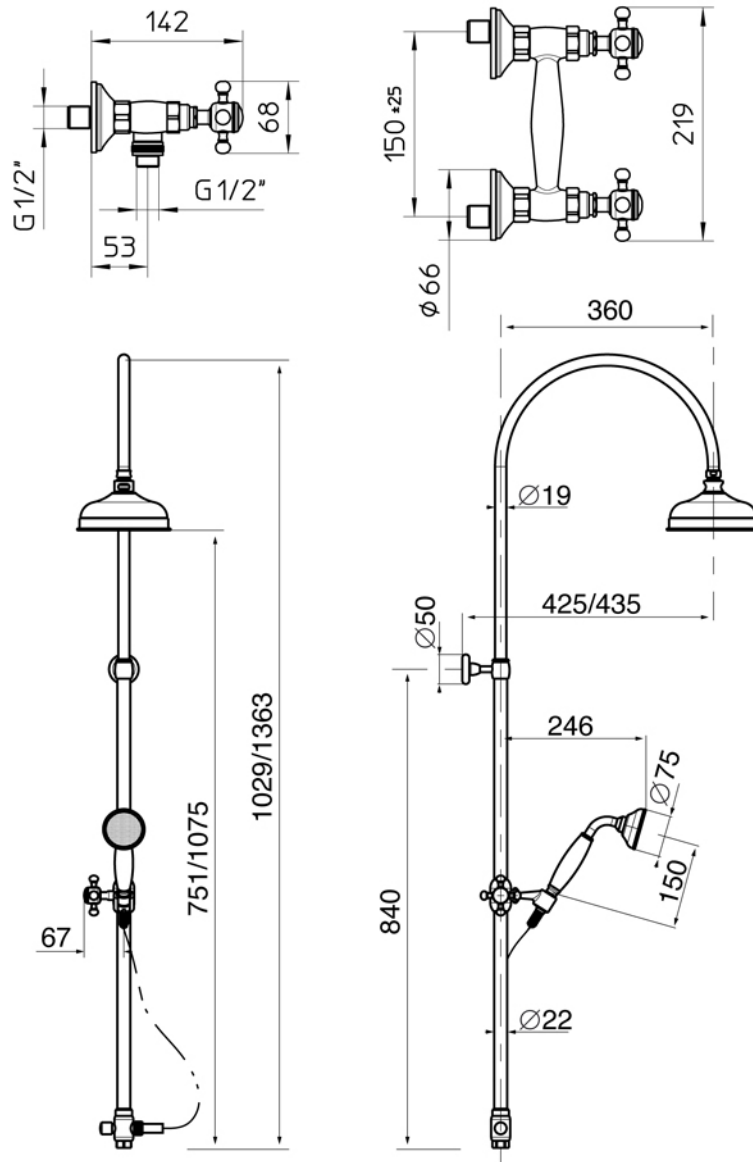

Vm 9 13 19 23 27
Kg/cm² 0,5 1 2 3 4

MAYFAIR Collection	
Code	Description
8028-C 8029-I/N/O/OR 8029-B/ND/R	Mayfair external shower mixer Chrome Incalux, Nickel, Dark Gold, Rose Gold Bronze, Dark Nickel, Copper
8710-C 8711-I/N/O/OR 8711-B/ND/R	Exposed riser pipe kit Chrome Incalux, Nickel, Dark Gold, Rose Gold Bronze, Dark Nickel, Copper
8720-C 8721-I/N/O/OR 8721-B/ND/R	Exposed diverter with cradle and handshower Chrome Incalux, Nickel, Dark Gold, Rose Gold Bronze, Dark Nickel, Copper

GH
GENTRY HOME

Verona - Italy
tel. +39 045 8006917
fax. +39 045 8020111
gentry-home.com

MAYFAIR Collection	
Code	Description
0113-C 0114-I/N/O/OR 0114-B/ND/R	Shower rose 20 cm Chrome Incalux, Nickel, Dark Gold, Rose Gold Bronze, Dark Nickel, Copper

GH
GENTRY HOME

Verona - Italy
tel. +39 045 8006917
fax. +39 045 8020111
gentry-home.com

MAYFAIR Collection	
Code	Description
0115-C 0116-I/N/O/OR 0116-B/ND/R	Shower rose 30 cm Chrome Incalux, Nickel, Dark Gold, Rose Gold Bronze, Dark Nickel, Copper