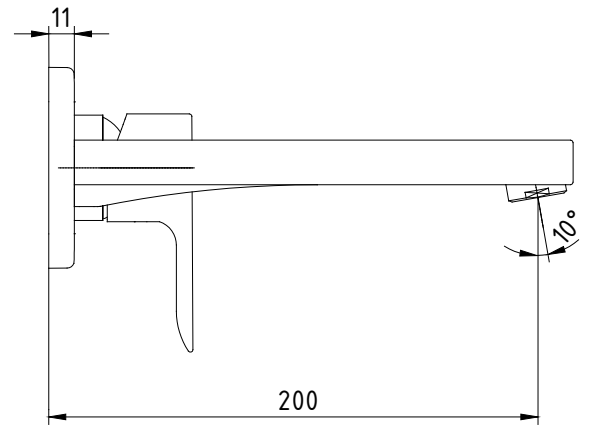

ANKASTRE LAVABO BATARYALARI CONCEALED BASIN MIXERS

Ürün Kodu : 102167609-K / 102167609ST-K - STAR Ankastrre Lavabo Bataryası Sıva Üstü Grubu - Tek Rozet (İhracat Kodu: 102167609EX-K / 102167609STEX-K)
Product Code: 102167609-K / 102167609ST-K - STAR Concealed Basin Mixer Surface Mounted Group - One Rosette (Export Code: 102167609EX-K / 102167609STEX-K)
*Localization product codes are available.