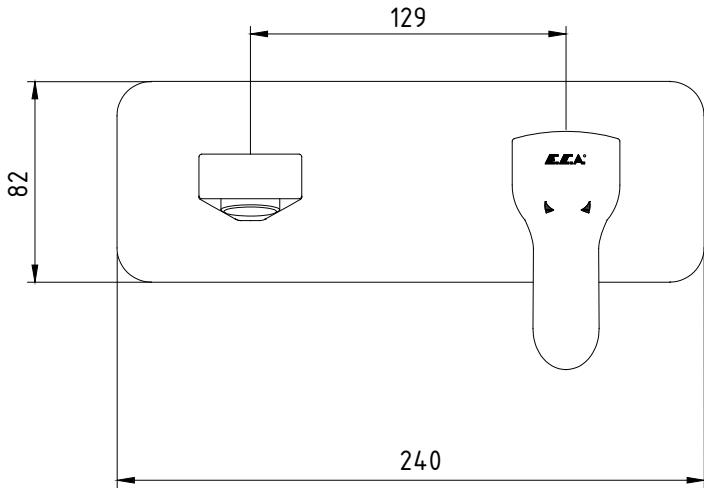

ANKASTRE LAVABO BATARYALARI CONCEALED BASIN MIXERS

Ürün Kodu : 102167609-K / 102167609ST-K - STAR Ankastrre Lavabo Bataryası Sıva Üstü Grubu - Tek Rozet (İhracat Kodu: 102167609EX-K / 102167609STEX-K)
Product Code: 102167609-K / 102167609ST-K - STAR Concealed Basin Mixer Surface Mounted Group - One Rosette (Export Code: 102167609EX-K / 102167609STEX-K)
*Localization product codes are available.